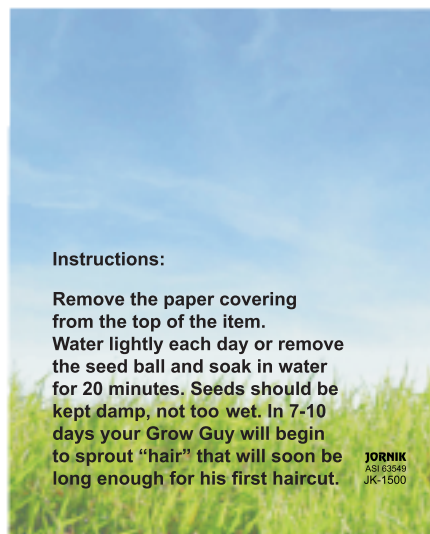

GARRETT SPECIALTIES

a promotional product company

eProof

2 Split Rock Drive Suite 11, Cherry Hill, NJ 08003

Telephone: 1-856 424-4818 or 1-800 320-1510

Fax: 1-856 424-5269

Hours of Operation: 9:00 - 5:30 pm Eastern, M - F

Customer Service E-mail: service@garrettspecialties.com

Order#: 142064

Product: Seed Sensations Grow Guy

Item #: 1280-312983

Imprint Method: Screen Print on the On Chest: Black, Metallic Silver 877, PMS 583U

Actual Imprint Size: 0.6"W x 0.4148"H

Note: Red box indicates imprint area and will not print.

Smallest text might fill in slightly.

Artwork Size
0.6" W x 0.4148" H

Graphic is for placement only
not to scale

IMPORTANT INFORMATION (PLEASE READ)

Please proof carefully for spelling errors, omissions, and layout accuracy. It is your responsibility to correct any errors. Garrett Specialties assumes no responsibility for errors after a proof has been authorized to print. Please note changes or revisions to your proof from your original instructions may cause revision in your ship date. Delays in paper proof approval also may require a change in your schedule ship dates. Occasionally, some fax machines may distort the image. Please pay close attention to numbers.

It is imperative that you view your e-proof and submit your approval and/or changes promptly to maintain your anticipated delivery date.

Please keep in mind that this virtual proof is not a printed sample of your artwork on our product. The size and placement of the artwork may vary from this proof when actually printed on the product. Carefully review the attached proof for verification of copy & layout.

Due to inherent technical differences in color monitors, the imprint colors and product colors depicted in the attached proof will not resemble those in the final product. We make every effort to match requested custom colors, but cannot guarantee a 100% exact match. Imprints are applied using pad or screen inks. These inks are hand mixed as close as possible to the requested color but may vary 2 to 4 shades. For this reason an exact PMS match cannot be guaranteed.

Your order is ON HOLD until we receive an approval from you in reference to your artwork.