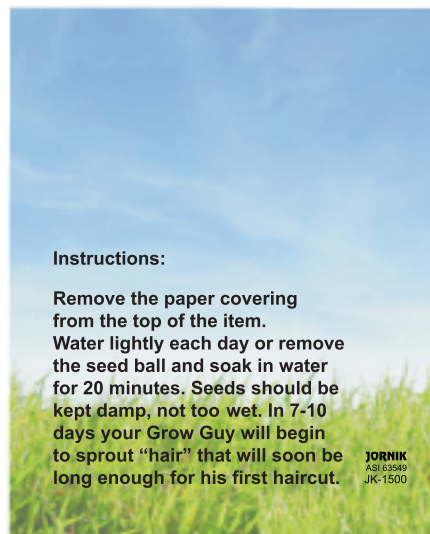

GARRETT SPECIALTIES

a promotional product company

eProof

2 Split Rock Drive Suite 11, Cherry Hill, NJ 08003

Telephone: 1-856 424-4818 or 1-800 320-1510

Fax: 1-856 424-5269

Hours of Operation: 9:00 - 5:30 pm Eastern, M - F

Customer Service E-mail: service@garrettspecialties.com

Order#: 141914

Product: Seed Sensations Grow Guy

Item #: 1280-312983

Imprint Method: Screen Print on the Chest: Black

Actual Imprint Size: 0.468"W x 0.1979"H

Note: Because of the small imprint area on this item, the text would not print legibly in the layout that you sent it originally. for this reason, I stacked the text onto two lines. Please advise if this is okay.

shaw
contract*

Art above shown at actual size
0.468 " W x 0.1979" H

Graphic is for placement only
not to scale

IMPORTANT INFORMATION (PLEASE READ)

Please proof carefully for spelling errors, omissions, and layout accuracy. It is your responsibility to correct any errors. Garrett Specialties assumes no responsibility for errors after a proof has been authorized to print. Please note changes or revisions to your proof from your original instructions may cause revision in your ship date. Delays in paper proof approval also may require a change in your schedule ship dates. Occasionally, some fax machines may distort the image. Please pay close attention to numbers.

It is imperative that you view your e-proof and submit your approval and/or changes promptly to maintain your anticipated delivery date.

Please keep in mind that this virtual proof is not a printed sample of your artwork on our product. The size and placement of the artwork may vary from this proof when actually printed on the product. Carefully review the attached proof for verification of copy & layout.

Due to inherent technical differences in color monitors, the imprint colors and product colors depicted in the attached proof will not resemble those in the final product. We make every effort to match requested custom colors, but cannot guarantee a 100% exact match. Imprints are applied using pad or screen inks. These inks are hand mixed as close as possible to the requested color but may vary 2 to 4 shades. For this reason an exact PMS match cannot be guaranteed.

Your order is ON HOLD until we receive an approval from you in reference to your artwork.