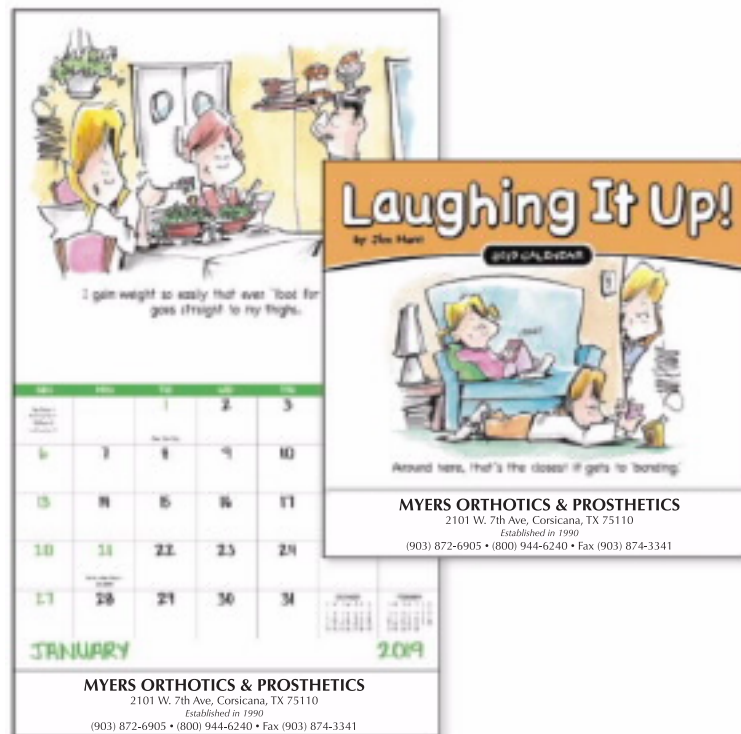

GARRETT SPECIALTIES

a promotional product company

eProof

2 Split Rock Drive Suite 11, Cherry Hill, NJ 08003

Telephone: 1-856 424-4818 or 1-800 320-1510

Fax: 1-856 424-5269

Hours of Operation: 9:00 - 5:30 pm Eastern, M - F

Customer Service E-mail: service@garrettspecialties.com

Order#: 141303

Product: Never a Dull Moment Wall Calendar

Item #: 1146-103099

Imprint Method: Offset Printing on the Drop Ad Below Pad: Black

Actual Imprint Size: 7.36"W x 1.38"H

MYERS ORTHOTICS & PROSTHETICS

2101 W. 7th Ave, Corsicana, TX 75110

Established in 1990

(903) 872-6905 • (800) 944-6240 • Fax (903) 874-3341

IMPORTANT INFORMATION (PLEASE READ)

Please proof carefully for spelling errors, omissions, and layout accuracy. It is your responsibility to correct any errors. Garrett Specialties assumes no responsibility for errors after a proof has been authorized to print. Please note changes or revisions to your proof from your original instructions may cause revision in your ship date. Delays in paper proof approval also may require a change in your schedule ship dates. Occasionally, some fax machines may distort the image. Please pay close attention to numbers.

It is imperative that you view your e-proof and submit your approval and/or changes promptly to maintain your anticipated delivery date.

Please keep in mind that this virtual proof is not a printed sample of your artwork on our product. The size and placement of the artwork may vary from this proof when actually printed on the product. Carefully review the attached proof for verification of copy & layout.

Due to inherent technical differences in color monitors, the imprint colors and product colors depicted in the attached proof will not resemble those in the final product. We make every effort to match requested custom colors, but cannot guarantee a 100% exact match. Imprints are applied using pad or screen inks. These inks are hand mixed as close as possible to the requested color but may vary 2 to 4 shades. For this reason an exact PMS match cannot be guaranteed.

Your order is ON HOLD until we receive an approval from you in reference to your artwork.