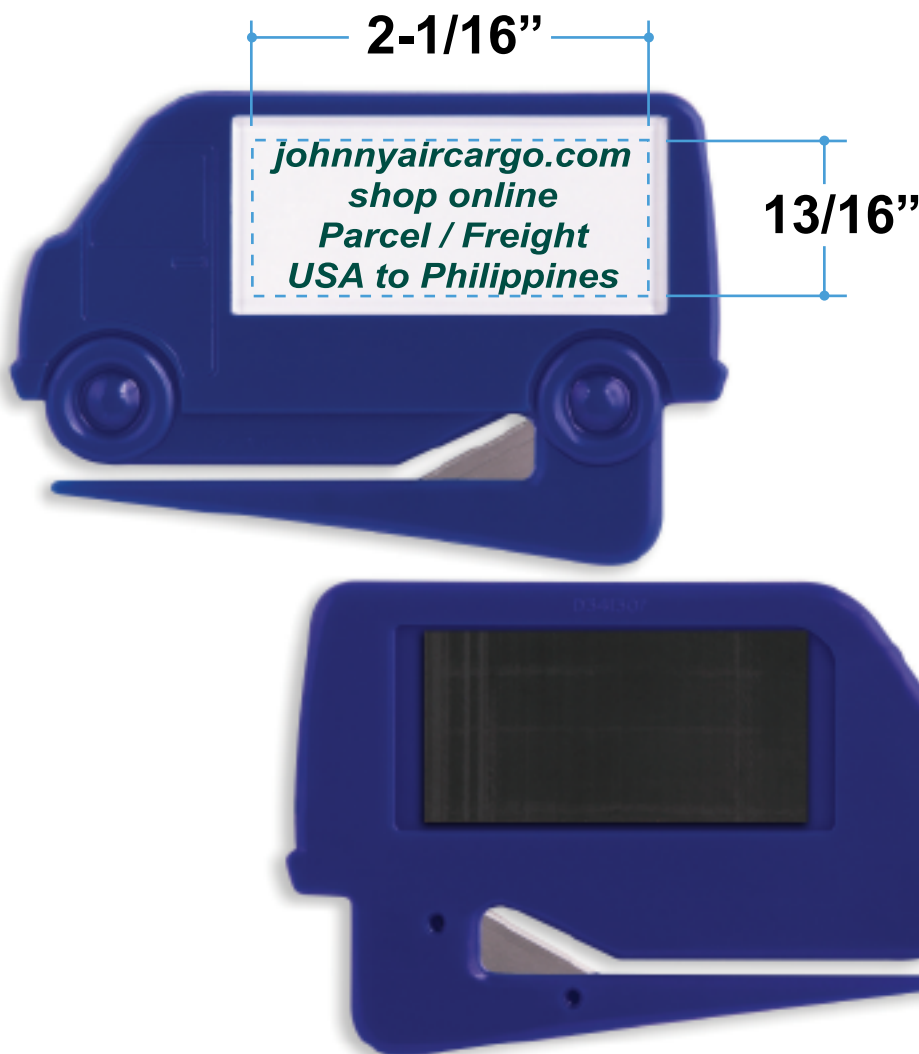

Customer Service E-mail: [service@garrettspecialties.com](mailto:service@garrettspecialties.com)

**Order#:** 140981

**Product:** Van Zippy Letter Opener: Blue

**Item #:** 1215-104348

**Imprint Method:** Screen Print on the Front (Paper Insert): Dark Green 3305

**Actual Imprint Size:** 1.87"W x 0.8"H

**\*\*\*IMPORTANT INFORMATION\*\*\* (PLEASE READ)**

Please proof carefully for spelling errors, omissions, and layout accuracy. It is your responsibility to correct any errors. Garrett Specialties assumes no responsibility for errors after a proof has been authorized to print. Please note changes or revisions to your proof from your original instructions may cause revision in your ship date. Delays in paper proof approval also may require a change in your schedule ship dates. Occasionally, some fax machines may distort the image. Please pay close attention to numbers.