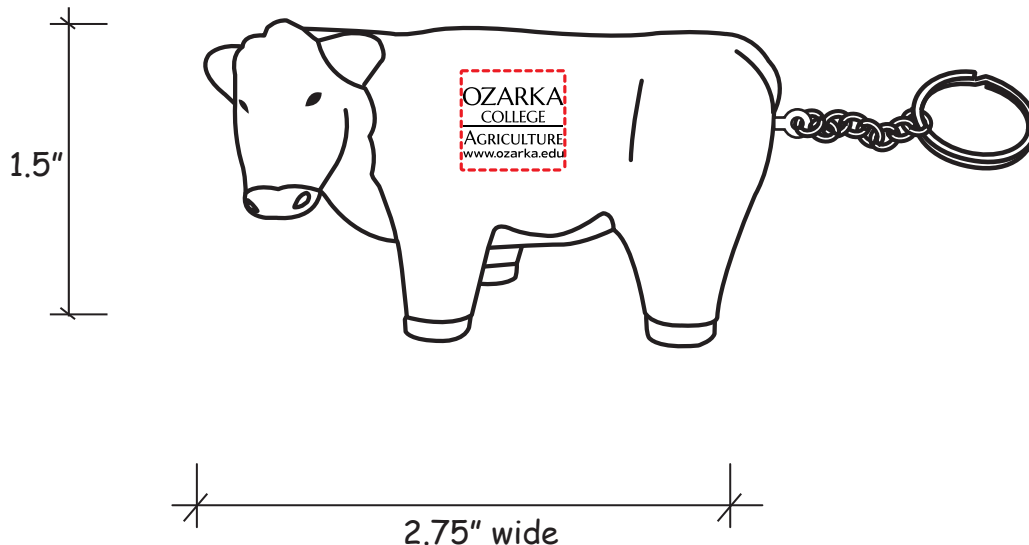

GARRETT SPECIALTIES

a promotional product company

eProof

2 Split Rock Drive Suite 11, Cherry Hill, NJ 08003

Telephone: 1-856 424-4818 or 1-800 320-1510

Fax: 1-856 424-5269

Hours of Operation: 9:00 - 5:30 pm Eastern, M - F

Customer Service E-mail: service@garrettspecialties.com

Order#: 140172

Product: Steer Squeezie Key Ring

Item #: 1364-307932

Imprint Method: Screen Print on the Side 1: White

Actual Imprint Size: 0.5"W x 0.36"H

Note: Your artwork as sent will not work on this item. It is just too complex and detailed. I suggest printing the text only as shown below. Please advise.

IMPORTANT INFORMATION (PLEASE READ)

Please proof carefully for spelling errors, omissions, and layout accuracy. It is your responsibility to correct any errors. Garrett Specialties assumes no responsibility for errors after a proof has been authorized to print. Please note changes or revisions to your proof from your original instructions may cause revision in your ship date. Delays in paper proof approval also may require a change in your schedule ship dates. Occasionally, some fax machines may distort the image. Please pay close attention to numbers.

It is imperative that you view your e-proof and submit your approval and/or changes promptly to maintain your anticipated delivery date.

Please keep in mind that this virtual proof is not a printed sample of your artwork on our product. The size and placement of the artwork may vary from this proof when actually printed on the product. Carefully review the attached proof for verification of copy & layout.

Due to inherent technical differences in color monitors, the imprint colors and product colors depicted in the attached proof will not resemble those in the final product. We make every effort to match requested custom colors, but cannot guarantee a 100% exact match. Imprints are applied using pad or screen inks. These inks are hand mixed as close as possible to the requested color but may vary 2 to 4 shades. For this reason an exact PMS match cannot be guaranteed.

Your order is ON HOLD until we receive an approval from you in reference to your artwork.