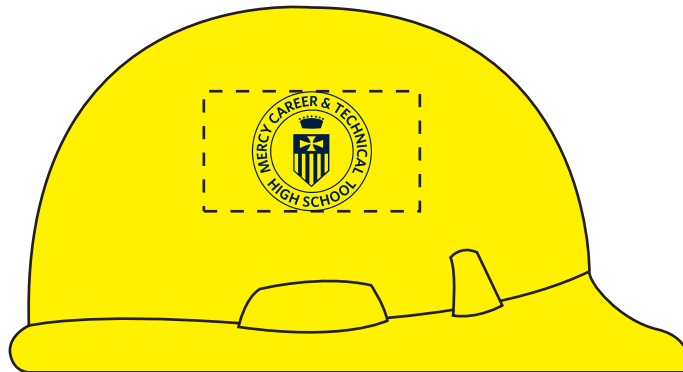

Customer Service E-mail: service@garrettspecialties.com

Order#: 139991

Product: Hard Hat Stress Reliever Ball:Yellow

Item #: 1097-311575

Imprint Method: Pad Print on the Right Side: Navy 282

Actual Imprint Size: 0.62"W x 0.62"H

NOTE: ARTWORK IS SHOWN AT MAXIMUM SIZE.WE CANNOT MAKE IT ANY LARGER

Actual Size of Imprint
Dotted Lines Represent the Maximum Artwork Space on the Item
They Do Not Actually Print

*****IMPORTANT INFORMATION*** (PLEASE READ)**