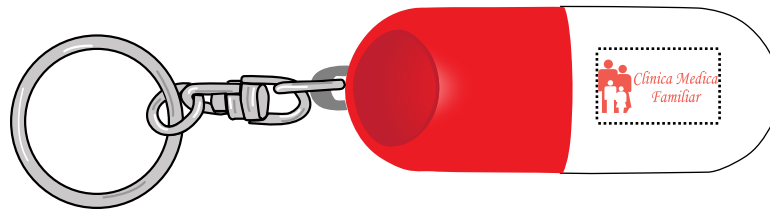

Customer Service E-mail: service@garrettspecialties.com

Order#: 139580

Product: Twist a Pill Key Chain: Red

Item #: 1008-304515

Imprint Method: Pad Print on the One Side: Red 485

Actual Imprint Size: 0.62"W x 0.27"H

Note: I moved the text in your logo to the side so that way it would print clearly and be legible

Actual Size of Imprint
Dotted Lines Do Not Print

*****IMPORTANT INFORMATION*** (PLEASE READ)**

Please proof carefully for spelling errors, omissions, and layout accuracy. It is your responsibility to correct any errors. Garrett Specialties assumes no responsibility for errors after a proof has been authorized to print. Please note changes or revisions to your proof from your original instructions may cause revision in your ship date. Delays in paper proof approval also may require a change in your schedule ship dates. Occasionally, some fax machines may distort the image. Please pay close attention to numbers.