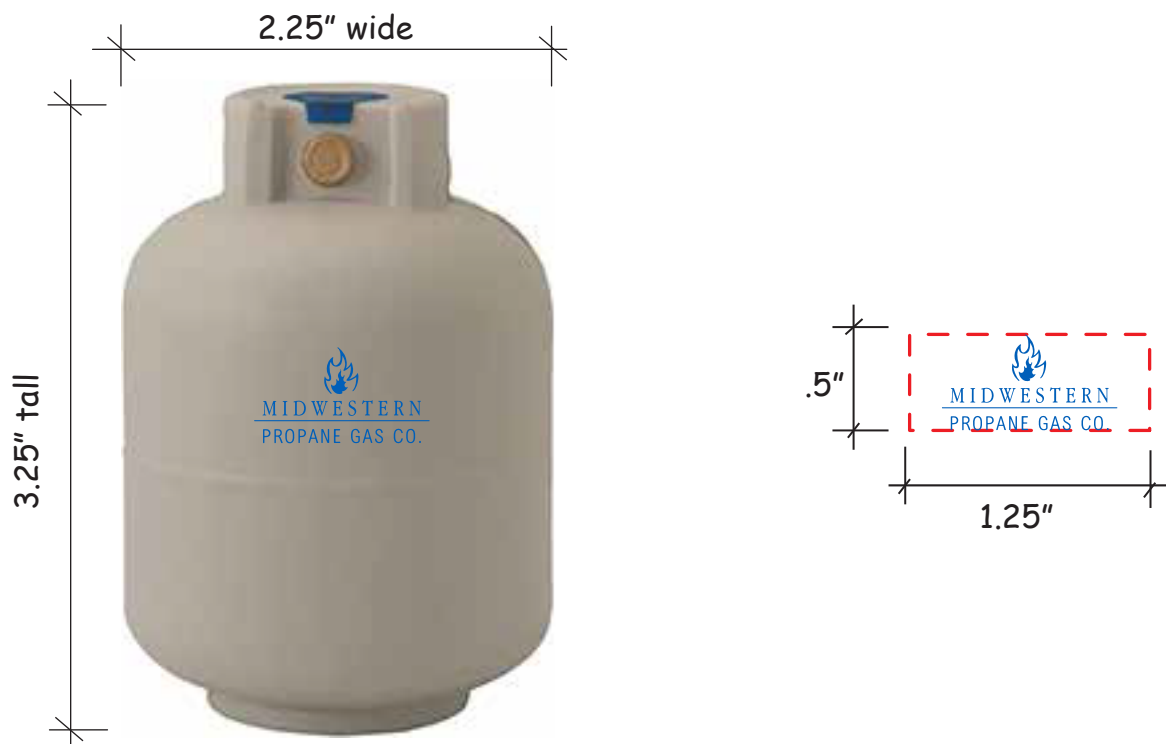

**Order#:** 139302

**Product:** Propane Tank Stress Reliever

**Item #:** 1364-307923

**Imprint Method:** Screen Print on the Side (Above seam): Royal Blue 300

**Actual Imprint Size:** W : 0.9134 in x H : 0.5 in