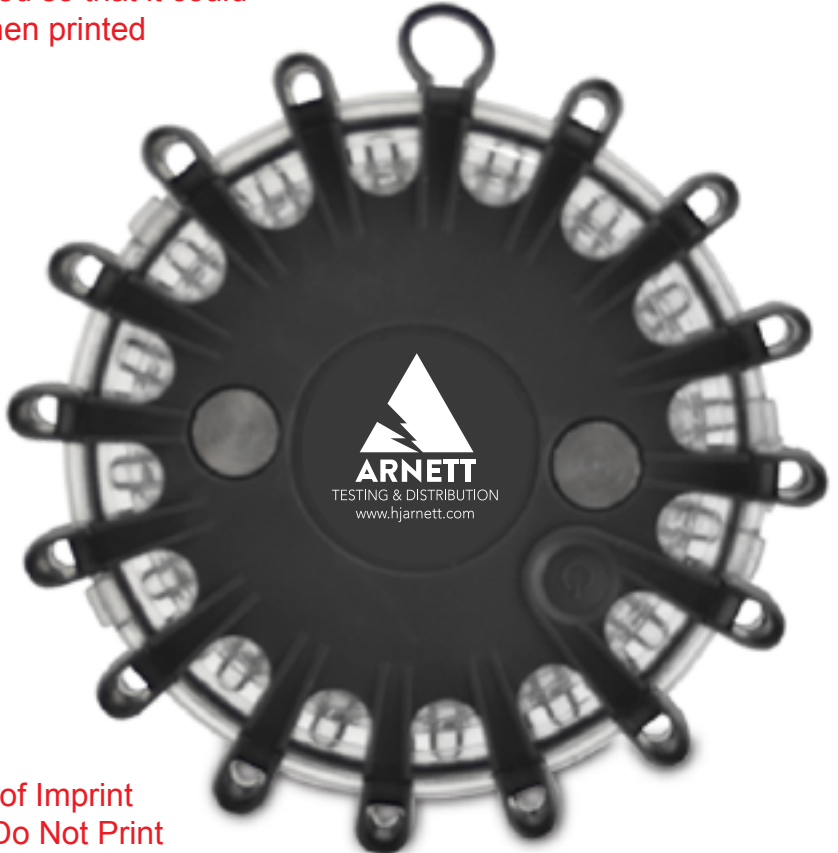

GARRETT SPECIALTIES

a promotional product company

eProof

2 Split Rock Drive Suite 11, Cherry Hill, NJ 08003

Telephone: 1-856 424-4818 or 1-800 320-1510

Fax: 1-856 424-5269

Hours of Operation: 9:00 - 5:30 pm Eastern, M - F

Customer Service E-mail: service@garrettspecialties.com

Order#: 139165

Product: Safety Bright: Black

Item #: 1275-313266

Imprint Method: Screen Print on the Top: White

Actual Imprint Size: 0.87"W x 0,.87"H

Note: Text was altered so that it could be legible when printed

Actual Size of Imprint
Dotted Lines Do Not Print

IMPORTANT INFORMATION (PLEASE READ)

Please proof carefully for spelling errors, omissions, and layout accuracy. It is your responsibility to correct any errors. Garrett Specialties assumes no responsibility for errors after a proof has been authorized to print. Please note changes or revisions to your proof from your original instructions may cause revision in your ship date. Delays in paper proof approval also may require a change in your schedule ship dates. Occasionally, some fax machines may distort the image. Please pay close attention to numbers.

It is imperative that you view your e-proof and submit your approval and/or changes promptly to maintain your anticipated delivery date. Please keep in mind that this virtual proof is not a printed sample of your artwork on our product. The size and placement of the artwork may vary from this proof when actually printed on the product. Carefully review the attached proof for verification of copy & layout. Due to inherent technical differences in color monitors, the imprint colors and product colors depicted in the attached proof will not resemble those in the final product. We make every effort to match requested custom colors, but cannot guarantee a 100% exact match. Imprints are applied using pad or screen inks. These inks are hand mixed as close as possible to the requested color but may vary 2 to 4 shades. For this reason an exact PMS match cannot be guaranteed. Your order is ON HOLD until we receive an approval from you in reference to your artwork.