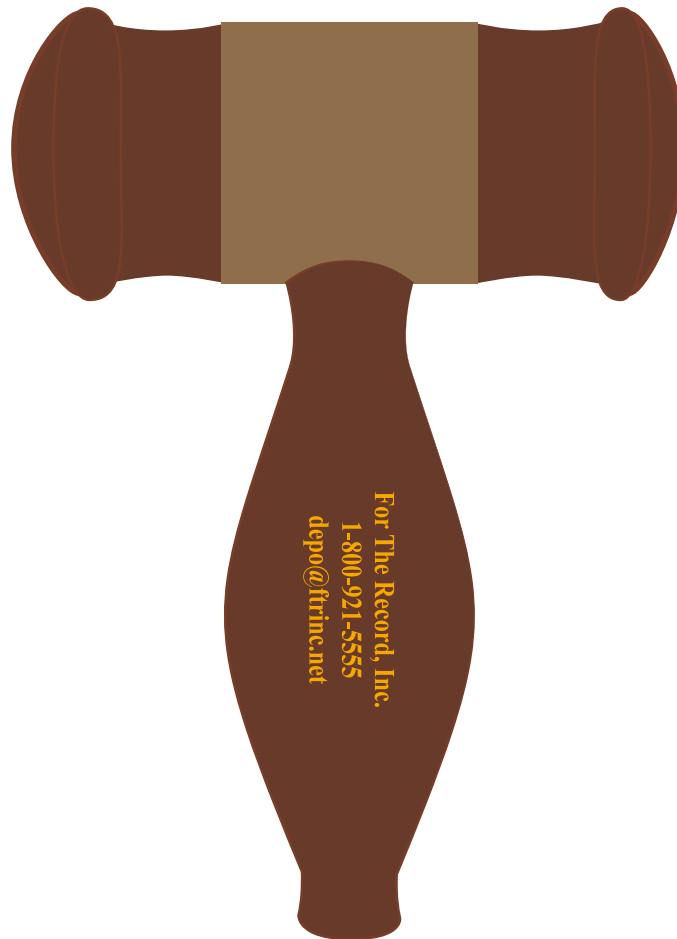

Customer Service E-mail: service@garrettspecialties.com

Order#: 138971

Product: Gavel Stress Ball

Item #: 1008-100953

Imprint Method: Pad Print on the On Handle: Yellow Gold 124

Actual Imprint Size: 1.11"W x 0.5"H

ACTUAL SIZE

Gavel (front)

IMPORTANT INFORMATION (PLEASE READ)

Please proof carefully for spelling errors, omissions, and layout accuracy. It is your responsibility to correct any errors. Garrett Specialties assumes no responsibility for errors after a proof has been authorized to print. Please note changes or revisions to your proof from your original instructions may cause revision in your ship date. Delays in paper proof approval also may require a change in your schedule ship dates. Occasionally, some fax machines may distort the image. Please pay close attention to numbers.