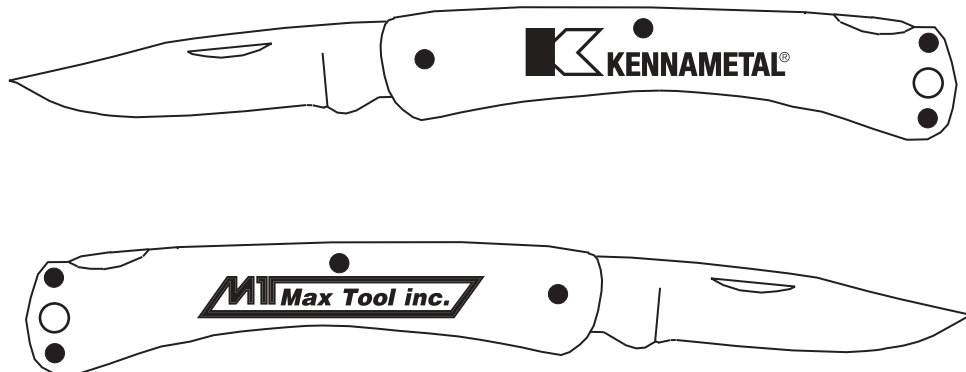

Customer Service E-mail: service@garrettspecialties.com

Order#: 138952

Product: Mustang Pocket Knife: Black

Item #: 1032-301328

Imprint Method: Laser Engraved on the Handle (Side 1&2)

Actual Imprint Size: 1.375"W x 0.25"H (Side 1), 1.5"W x 0.22"H (Side 2)