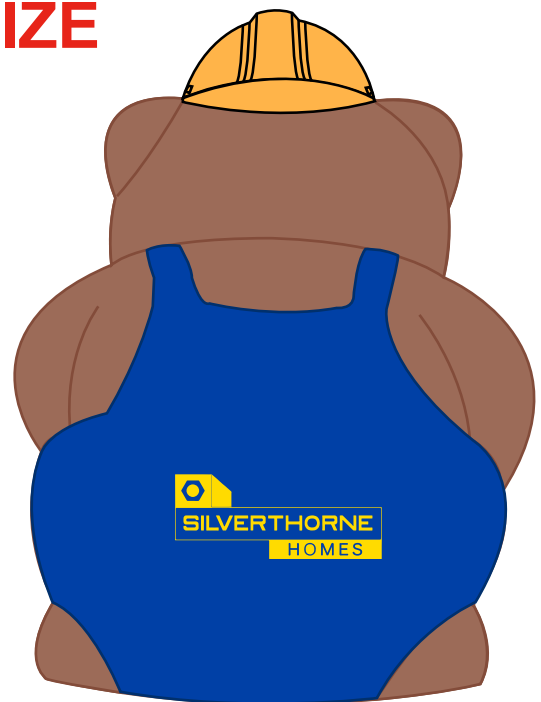

GARRETT SPECIALTIES

a promotional product company

eProof

2 Split Rock Drive Suite 11, Cherry Hill, NJ 08003

Telephone: 1-856 424-4818 or 1-800 320-1510

Fax: 1-856 424-5269

Hours of Operation: 9:00 - 5:30 pm Eastern, M - F

Customer Service E-mail: service@garrettspecialties.com

Order#: 138785

Product: Bear Construction Worker Stress Ball

Item #: 1008-100768

Imprint Method: Pad Print on the Back Side: Yellow

Actual Imprint Size: 1"W x 0.44"H

ACTUAL SIZE