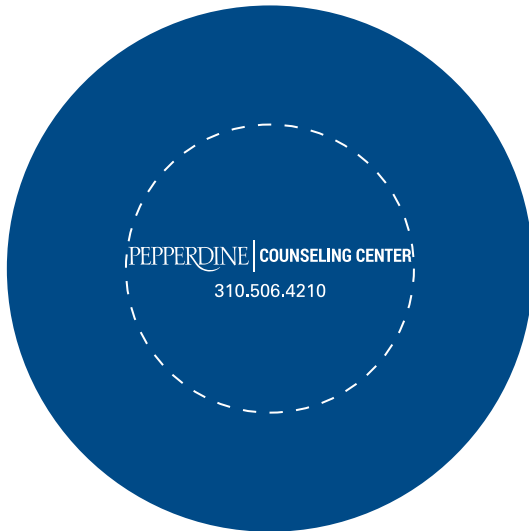

GARRETT SPECIALTIES

a promotional product company

eProof

2 Split Rock Drive Suite 11, Cherry Hill, NJ 08003

Telephone: 1-856 424-4818 or 1-800 320-1510

Fax: 1-856 424-5269

Hours of Operation: 9:00 - 5:30 pm Eastern, M - F

Customer Service E-mail: service@garrettspecialties.com

Order#: 138641

Product: Classic Round Stress Reliever : Blue

Item #: 1348-316048

Imprint Method: Pad Print on the Side 1: White

Actual Imprint Size: 1.5"W x 0.3"H (OPTION 1), 1.2"W X 1.1"H (OPTION 2)

PLEASE ADVISE WHICH OPTION YOU ARE APPROVING

**OPTION 1- THE NEW LOGO
YOU SENT FOR THIS ORDER**