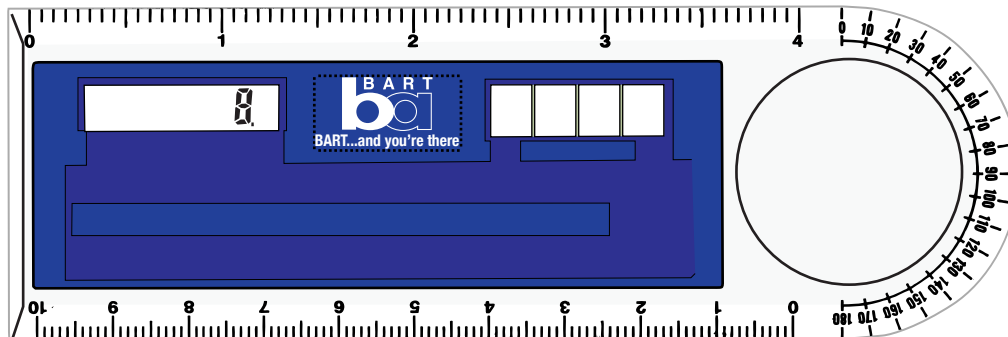

Customer Service E-mail: service@garrettspecialties.com

Order#: 138639

Product: Add Up Multifunction Ruler

Item #: 1008-305279

Imprint Method: Screen Print on the Front Top, Between Displays - White

Add Up Multifunction Ruler