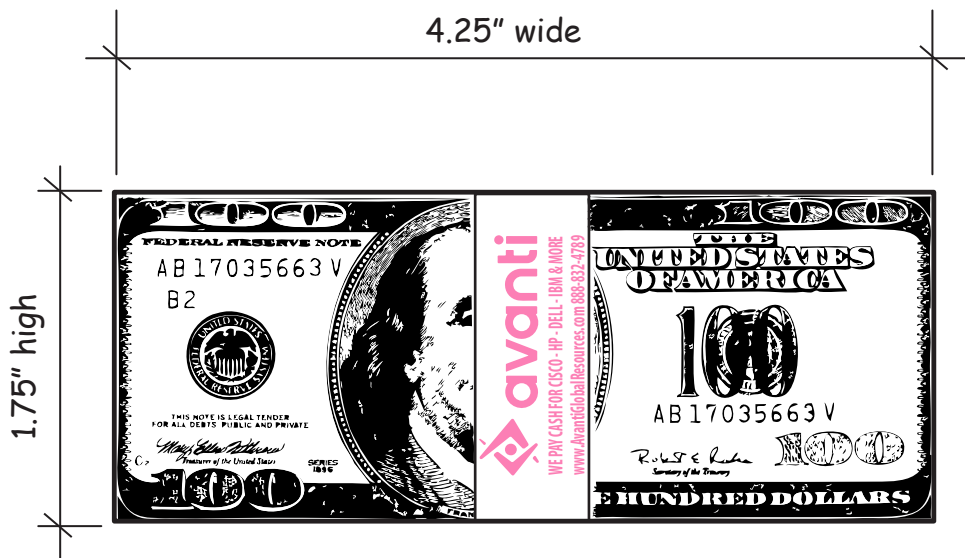

Order#: 138564

Product: \$100 Dollar Bill Stack Stress Reliever

Item #: 1364-308034

Imprint Method: Screen Print on the Front of Band: Pink 211

Actual Imprint Size: 1.25"W x 0.5"H

Note: When the order was placed you selected pink as the color for your artwork. I found this odd because there is no pink in your logo. Please confirm if this is the color you'd like to use or if you'd like to change it to another imprint color.