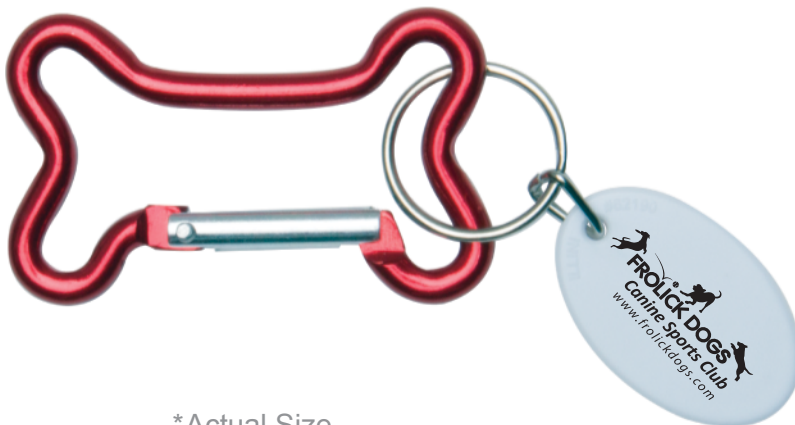

Customer Service E-mail: service@garrettspecialties.com

Order#: 138538

Product: Dog Bone Carabiner: Red

Item #: 1354-313546

Imprint Method: Screen Print on the Hang Tag: Black

Actual Imprint Size: 1"W x 0.45"H