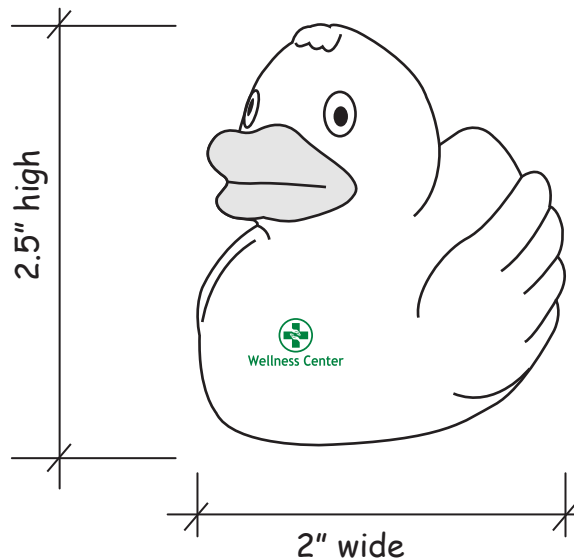

GARRETT SPECIALTIES

a promotional product company

eProof

2 Split Rock Drive Suite 11, Cherry Hill, NJ 08003

Telephone: 1-856 424-4818 or 1-800 320-1510

Fax: 1-856 424-5269

Hours of Operation: 9:00 - 5:30 pm Eastern, M - F

Customer Service E-mail: service@garrettspecialties.com

Order#: 138265

Product: Lil' Rubber Duck

Item #: 1364-311260

Imprint Method: Screen Print on the Front: Kelly Green 348

Actual Imprint Size: 0.5"W x 0.25"H

Please note: the small details in the logo such as the hands will fill in

IMPORTANT INFORMATION (PLEASE READ)

Please proof carefully for spelling errors, omissions, and layout accuracy. It is your responsibility to correct any errors. Garrett Specialties assumes no responsibility for errors after a proof has been authorized to print. Please note changes or revisions to your proof from your original instructions may cause revision in your ship date. Delays in paper proof approval also may require a change in your schedule ship dates. Occasionally, some fax machines may distort the image. Please pay close attention to numbers.

It is imperative that you view your e-proof and submit your approval and/or changes promptly to maintain your anticipated delivery date.

Please keep in mind that this virtual proof is not a printed sample of your artwork on our product. The size and placement of the artwork may vary from this proof when actually printed on the product. Carefully review the attached proof for verification of copy & layout.

Due to inherent technical differences in color monitors, the imprint colors and product colors depicted in the attached proof will not resemble those in the final product. We make every effort to match requested custom colors, but cannot guarantee a 100% exact match. Imprints are applied using pad or screen inks. These inks are hand mixed as close as possible to the requested color but may vary 2 to 4 shades. For this reason an exact PMS match cannot be guaranteed.

Your order is ON HOLD until we receive an approval from you in reference to your artwork.