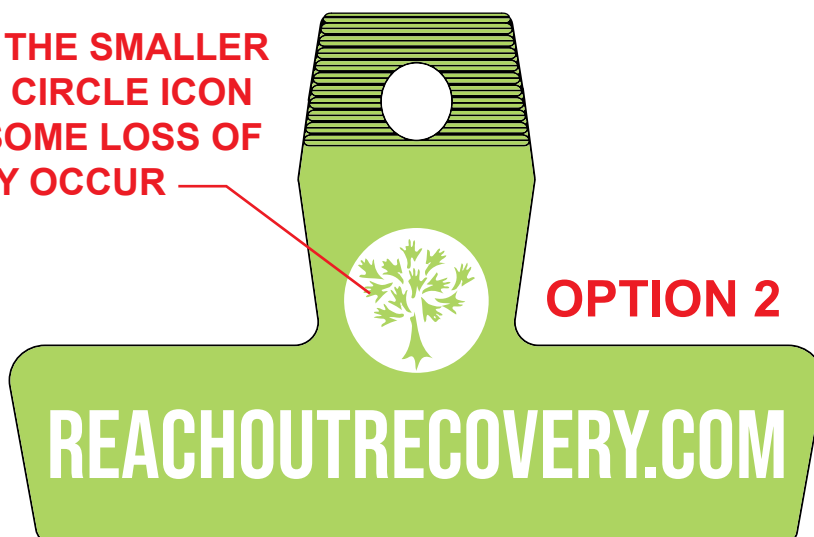

NOTE: SOME OF THE SMALLER DETAILS IN THE CIRCLE ICON MIGHT FILL IN. SOME LOSS OF DETAIL MAY OCCUR