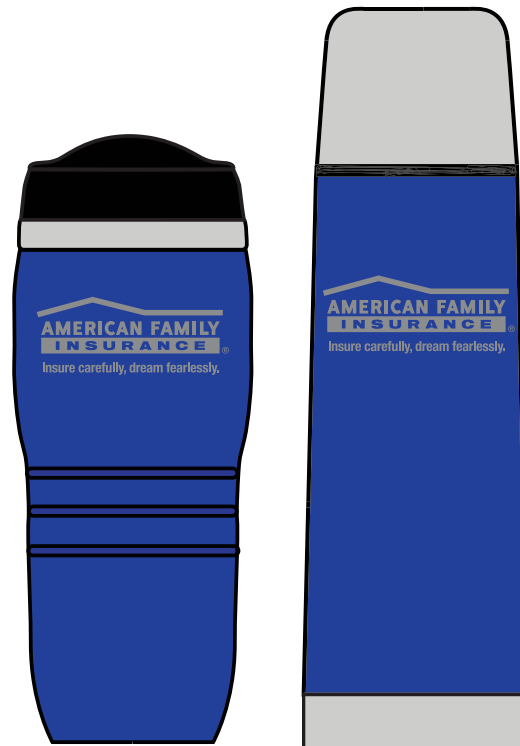

Customer Service E-mail: service@garrettspecialties.com

Order#: 137546

Product: Stainless Steel Tumbler and Thermos Set: BLUE

Item #: 1101-309004

Imprint Method: Screen Print on the Thermos & Tumbler: Silver 877

Actual Imprint Size: 2.5"W x 1"H

ARTWORK AT 100%

**NOTE: ® MARK IS A LITTLE SMALL
AND MAY FILL IN/PRINT AS A DOT**

*****IMPORTANT INFORMATION*** (PLEASE READ)**

Please proof carefully for spelling errors, omissions, and layout accuracy. It is your responsibility to correct any errors. Garrett Specialties assumes no responsibility for errors after a proof has been authorized to print. Please note changes or revisions to your proof from your original instructions may cause revision in your ship date. Delays in paper proof approval also may require a change in your schedule ship dates. Occasionally, some fax machines may distort the image. Please pay close attention to numbers.