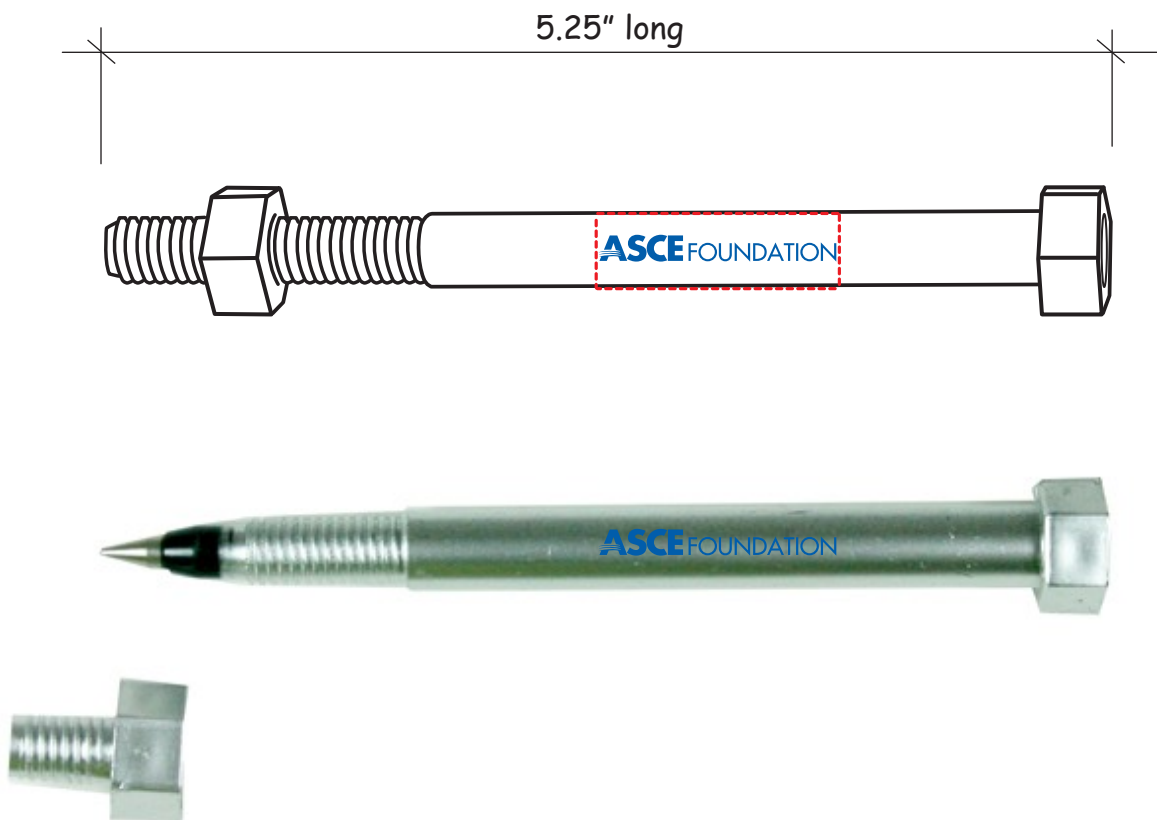

Customer Service E-mail: service@garrettspecialties.com

Order#: 137486

Product: Silver Nut & Bolt Pen

Item #: 1364-308197

Imprint Method: Screen Print on the Barrel: PMS 286 Blue

Actual Imprint Size: 1.23"W x 0.14"H