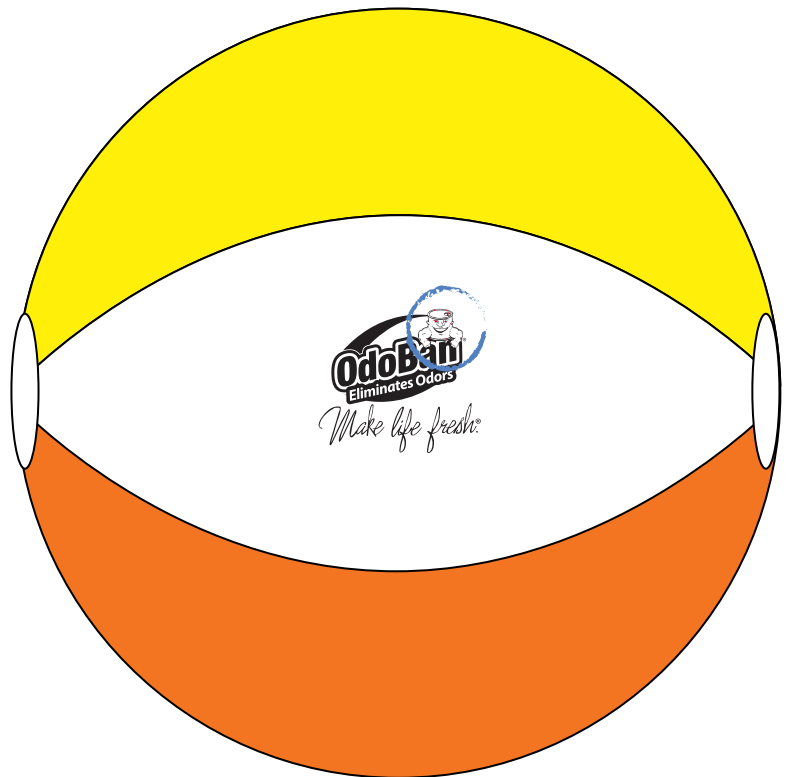

GARRETT SPECIALTIES

a promotional product company

eProof

2 Split Rock Drive Suite 11, Cherry Hill, NJ 08003

Telephone: 1-856 424-4818 or 1-800 320-1510

Fax: 1-856 424-5269

Hours of Operation: 9:00 - 5:30 pm Eastern, M - F

Customer Service E-mail: service@garrettspecialties.com

Order#: 136864

Product: Multi Colored Beach Ball- 16"

Item #: 1348-315111

Imprint Method: Pad Print on the White Panel: Black

Actual Imprint Size: 3.375"W x 3"H

Trouble areas are circled below

Negative spaces of less than 2 points will fill in or be completely lost.

100% ACTUAL SIZE

IMPORTANT INFORMATION (PLEASE READ)

Please proof carefully for spelling errors, omissions, and layout accuracy. It is your responsibility to correct any errors. Garrett Specialties assumes no responsibility for errors after a proof has been authorized to print. Please note changes or revisions to your proof from your original instructions may cause revision in your ship date. Delays in paper proof approval also may require a change in your schedule ship dates. Occasionally, some fax machines may distort the image. Please pay close attention to numbers.

It is imperative that you view your e-proof and submit your approval and/or changes promptly to maintain your anticipated delivery date.

Please keep in mind that this virtual proof is not a printed sample of your artwork on our product. The size and placement of the artwork may vary from this proof when actually printed on the product. Carefully review the attached proof for verification of copy & layout.

Due to inherent technical differences in color monitors, the imprint colors and product colors depicted in the attached proof will not resemble those in the final product. We make every effort to match requested custom colors, but cannot guarantee a 100% exact match. Imprints are applied using pad or screen inks. These inks are hand mixed as close as possible to the requested color but may vary 2 to 4 shades. For this reason an exact PMS match cannot be guaranteed.

Your order is ON HOLD until we receive an approval from you in reference to your artwork.