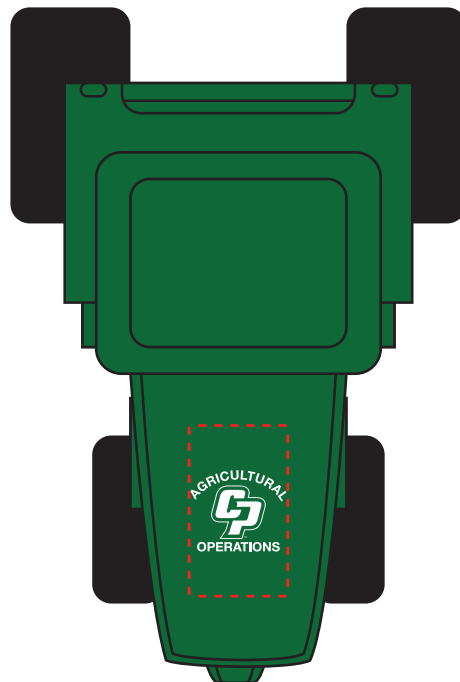

Customer Service E-mail: service@garrettspecialties.com

Order#: 136791

Product: Tractor Stress Ball

Item #: 1339-315768

Imprint Method: Pad Print on the Hood: White

Actual Imprint Size: 0.5"W x 0.42"H

Actual Size of Imprint
Dotted Lines Do Not Print