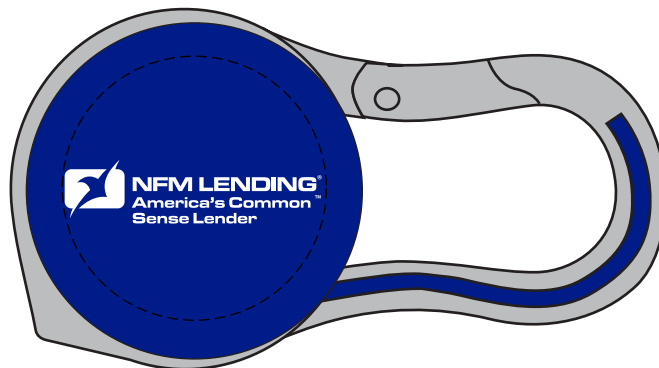

Customer Service E-mail: service@garrettspecialties.com

Order#: 136666

Product: Silver Carabiner Tape Measure - 6 FT: Blue

Item #: 1056-307514

Imprint Method: Screen Print on the Side: White

Actual Imprint Size: 1.34"W x 0.33"H

**NOTE: I SPLIT UP THE SMALL TEXT ONTO
TWO LINES SO THAT IT COULD BE ENLARGED
AND PRINT LEGIBLY**

**PLEASE BE ADVISED THAT THE ® AND "TM" MARKS ARE VERY SMALL
AND WILL NOT BE LEGIBLE**

*****IMPORTANT INFORMATION*** (PLEASE READ)**