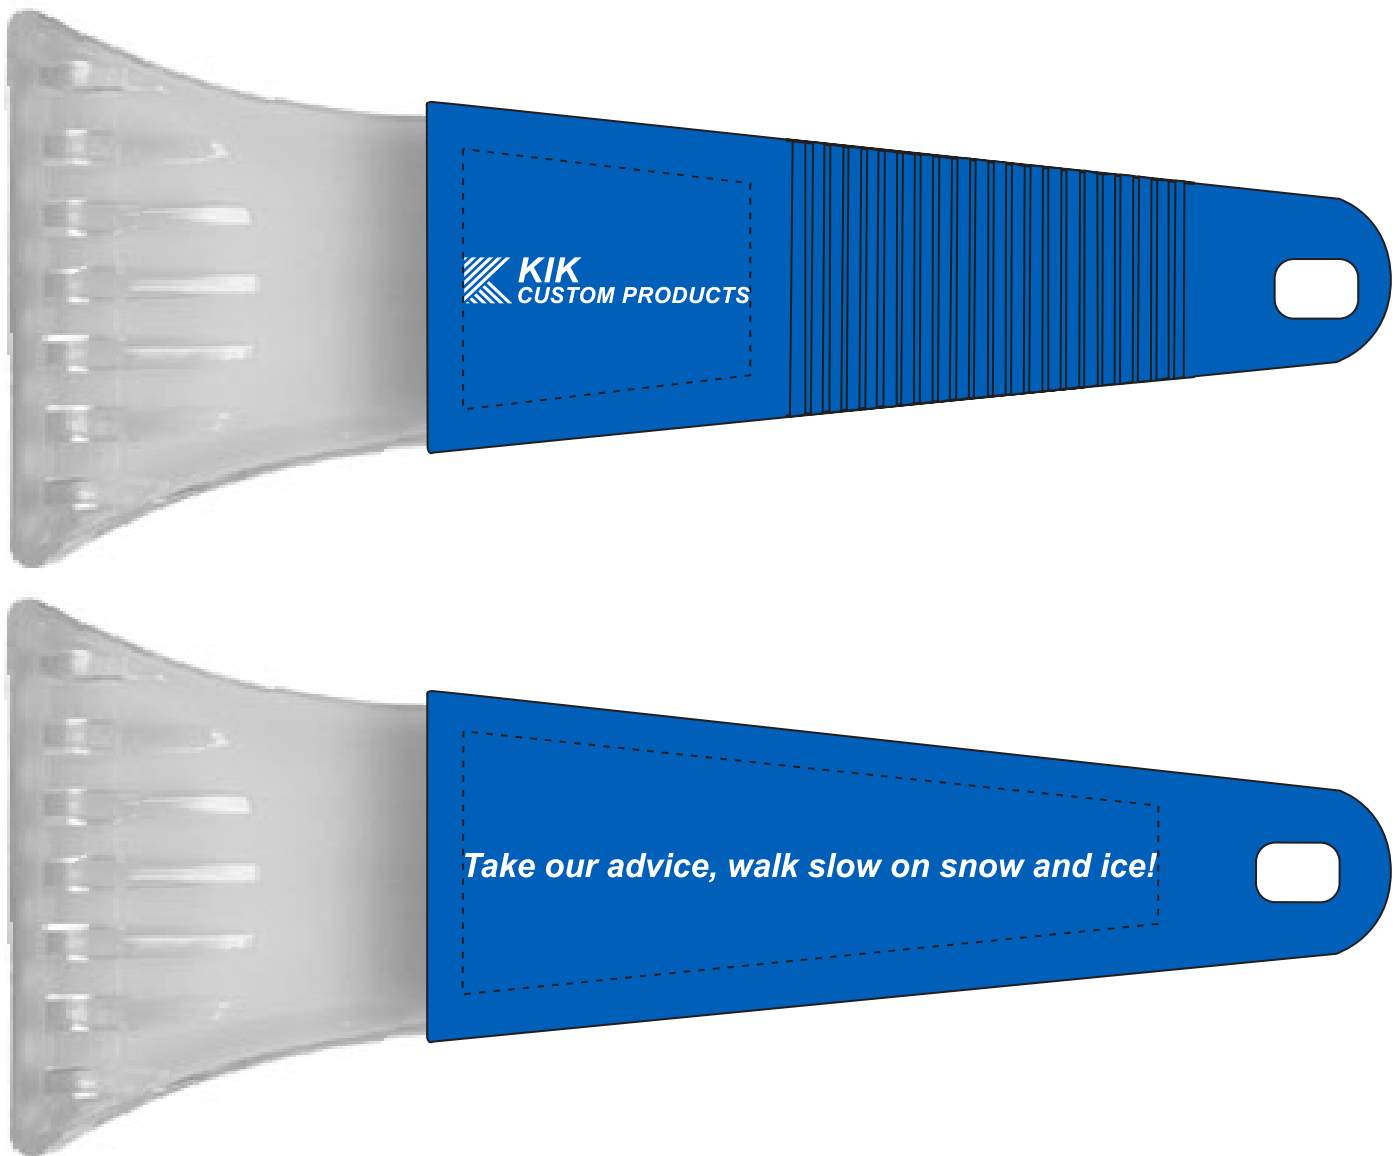

Customer Service E-mail: service@garrettspecialties.com

Order#: 136339

Product: Heavy Duty Polar Ice Scraper: Clear/Medium Blue

Item #: 1116-303155

Imprint Method: Screen Print: White

Actual Imprint Size: 1.5"W x 0.25"H (Grip Side), 3.6"W . 0.15"H (Flat Side)