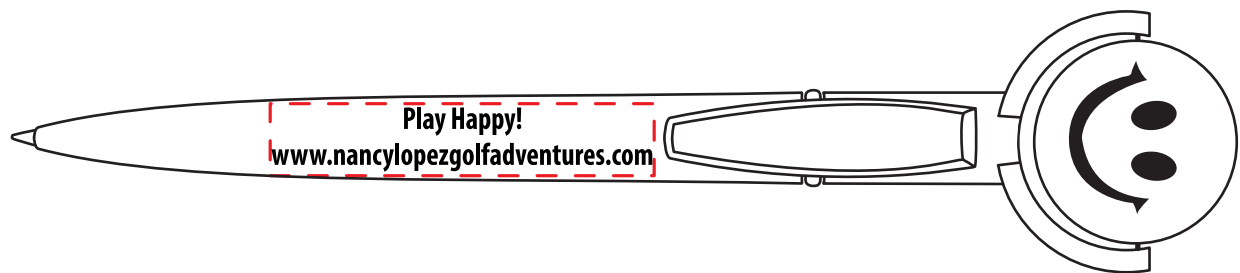

Customer Service E-mail: service@garrettspecialties.com

Order#: 136213

Product: Stressball Pen - Smiley Face

Item #: 1364-307769

Imprint Method: Screen Print on the Barrel: Black

Actual Imprint Size: 2"W x 0.33"H