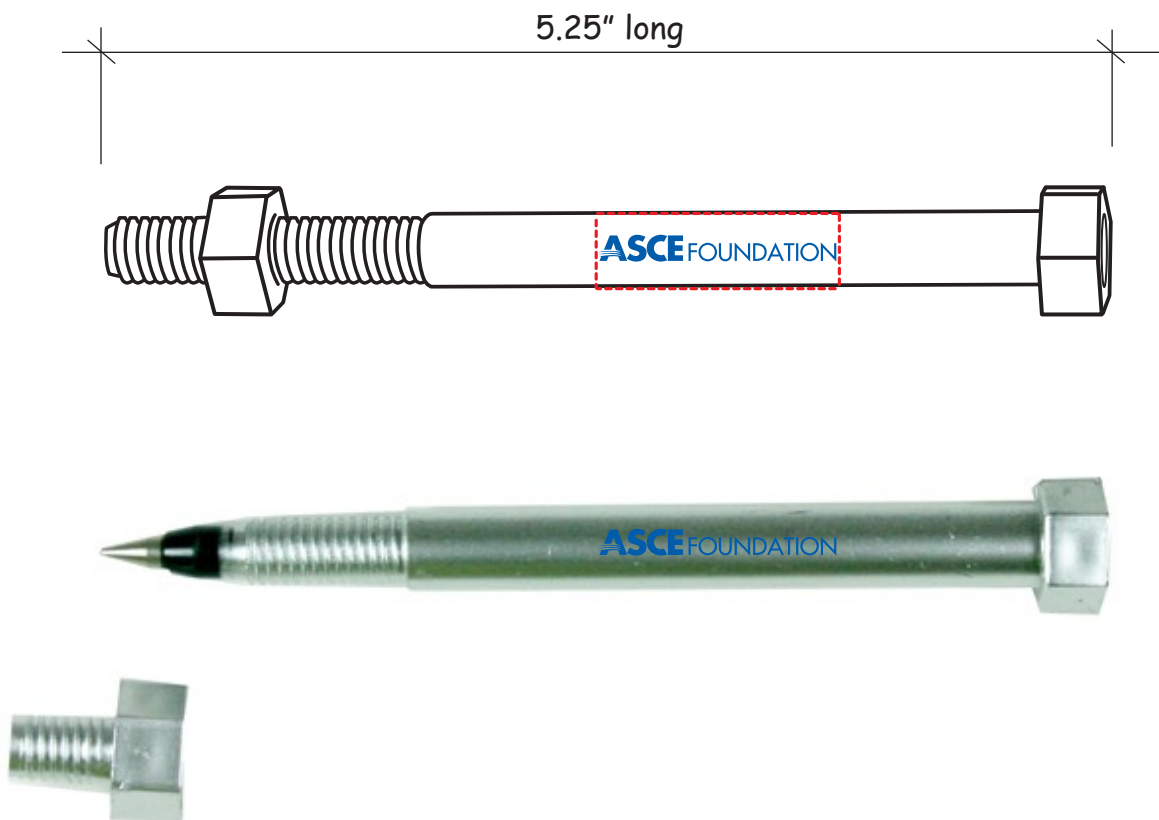

Customer Service E-mail: service@garrettspecialties.com

Order#: 136060

Product: Silver Nut & Bolt Pen

Item #: 1364-308197

Imprint Method: Screen Print on the Barrel: PMS 286 Blue

Actual Imprint Size: 1.23"W x 0.14"H