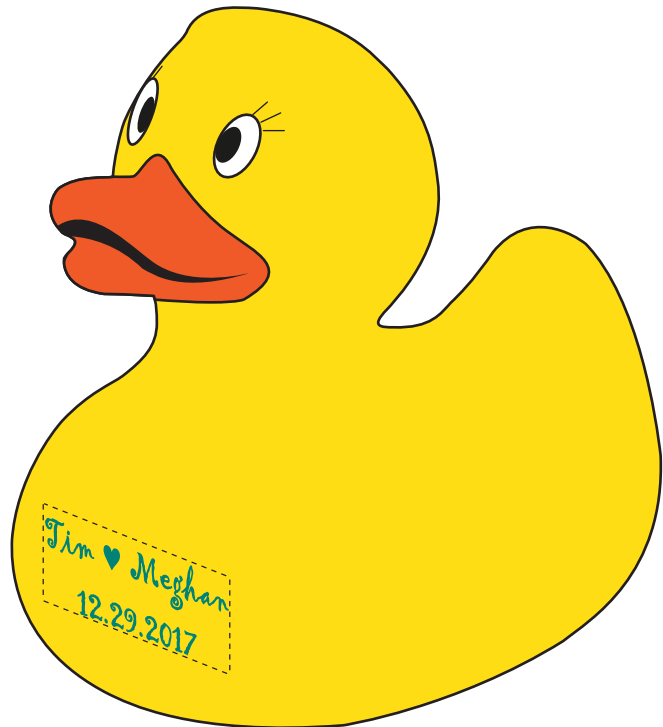

GARRETT SPECIALTIES

a promotional product company

eProof

2 Split Rock Drive Suite 11, Cherry Hill, NJ 08003

Telephone: 1-856 424-4818 or 1-800 320-1510

Fax: 1-856 424-5269

Hours of Operation: 9:00 - 5:30 pm Eastern, M - F

Customer Service E-mail: service@garrettspecialties.com

Order#: 135968

Product: Color Changing Rubber Duck : Yellow

Item #: 1348-315770

Imprint Method: Pad Print on the Chest: Teal 327

Actual Imprint Size: 1.25"W x 0.47"H

Tim ♥ Meghan
12.29.2017

Actual Size of Imprint
Dotted Lines Do Not Print

IMPORTANT INFORMATION (PLEASE READ)

Please proof carefully for spelling errors, omissions, and layout accuracy. It is your responsibility to correct any errors. Garrett Specialties assumes no responsibility for errors after a proof has been authorized to print. Please note changes or revisions to your proof from your original instructions may cause revision in your ship date. Delays in paper proof approval also may require a change in your schedule ship dates. Occasionally, some fax machines may distort the image. Please pay close attention to numbers.

It is imperative that you view your e-proof and submit your approval and/or changes promptly to maintain your anticipated delivery date.

Please keep in mind that this virtual proof is not a printed sample of your artwork on our product. The size and placement of the artwork may vary from this proof when actually printed on the product. Carefully review the attached proof for verification of copy & layout.

Due to inherent technical differences in color monitors, the imprint colors and product colors depicted in the attached proof will not resemble those in the final product. We make every effort to match requested custom colors, but cannot guarantee a 100% exact match. Imprints are applied using pad or screen inks. These inks are hand mixed as close as possible to the requested color but may vary 2 to 4 shades. For this reason an exact PMS match cannot be guaranteed.

Your order is ON HOLD until we receive an approval from you in reference to your artwork.