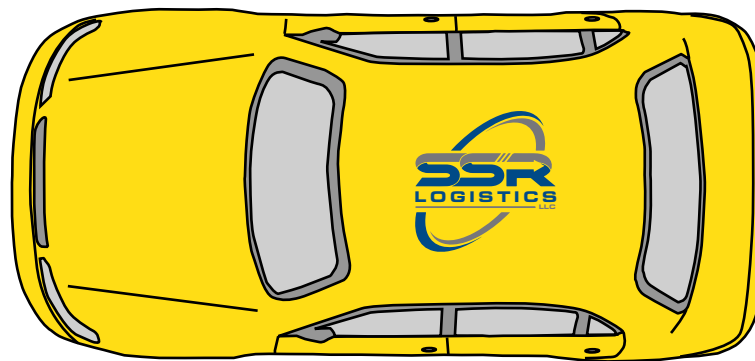

GARRETT SPECIALTIES

a promotional product company

eProof

2 Split Rock Drive Suite 11, Cherry Hill, NJ 08003

Telephone: 1-856 424-4818 or 1-800 320-1510

Fax: 1-856 424-5269

Hours of Operation: 9:00 - 5:30 pm Eastern, M - F

Customer Service E-mail: service@garrettspecialties.com

Order#: 135857-Q

Product: Sedan Stress Ball: Yellow

Item #: 1008-100940

Imprint Method: Pad Print on the OnTop: PMS 301, Cool Grey 9

Actual Imprint Size: 0.75"W x 0.75"H

NOTE: "LLC" is very small and will not print legibly

**Actual Size of Imprint
Artwork shown at maximum imprint size**

IMPORTANT INFORMATION (PLEASE READ)

Please proof carefully for spelling errors, omissions, and layout accuracy. It is your responsibility to correct any errors. Garrett Specialties assumes no responsibility for errors after a proof has been authorized to print. Please note changes or revisions to your proof from your original instructions may cause revision in your ship date. Delays in paper proof approval also may require a change in your schedule ship dates. Occasionally, some fax machines may distort the image. Please pay close attention to numbers.

It is imperative that you view your e-proof and submit your approval and/or changes promptly to maintain your anticipated delivery date.

Please keep in mind that this virtual proof is not a printed sample of your artwork on our product. The size and placement of the artwork may vary from this proof when actually printed on the product. Carefully review the attached proof for verification of copy & layout.

Due to inherent technical differences in color monitors, the imprint colors and product colors depicted in the attached proof will not resemble those in the final product. We make every effort to match requested custom colors, but cannot guarantee a 100% exact match. Imprints are applied using pad or screen inks. These inks are hand mixed as close as possible to the requested color but may vary 2 to 4 shades. For this reason an exact PMS match cannot be guaranteed.

Your order is ON HOLD until we receive an approval from you in reference to your artwork.