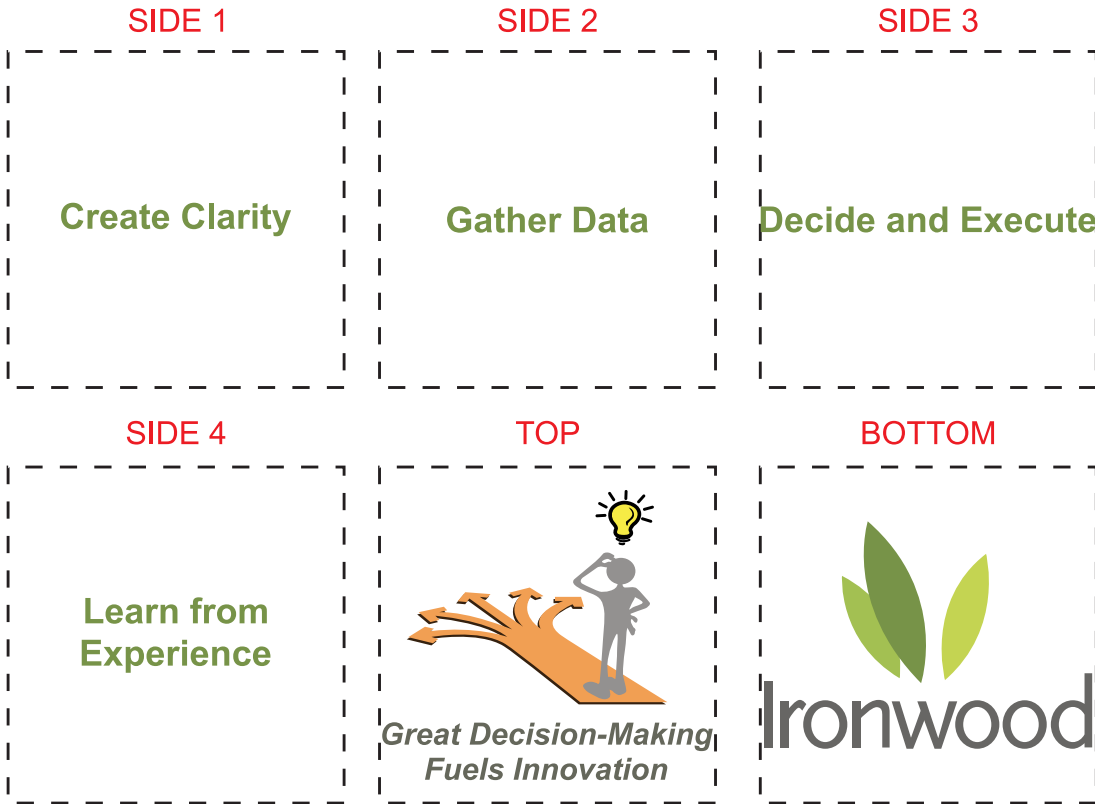

Order#: 135780-Q

Product: Cube Shape Stress Ball - Digital Printing

Item #: 1008-315755

Imprint Method: Digital Full Color on All Six Sides

Actual Imprint Size: Various on Each Side (Up to 1.75" Square)

*****IMPORTANT INFORMATION*** (PLEASE READ)**