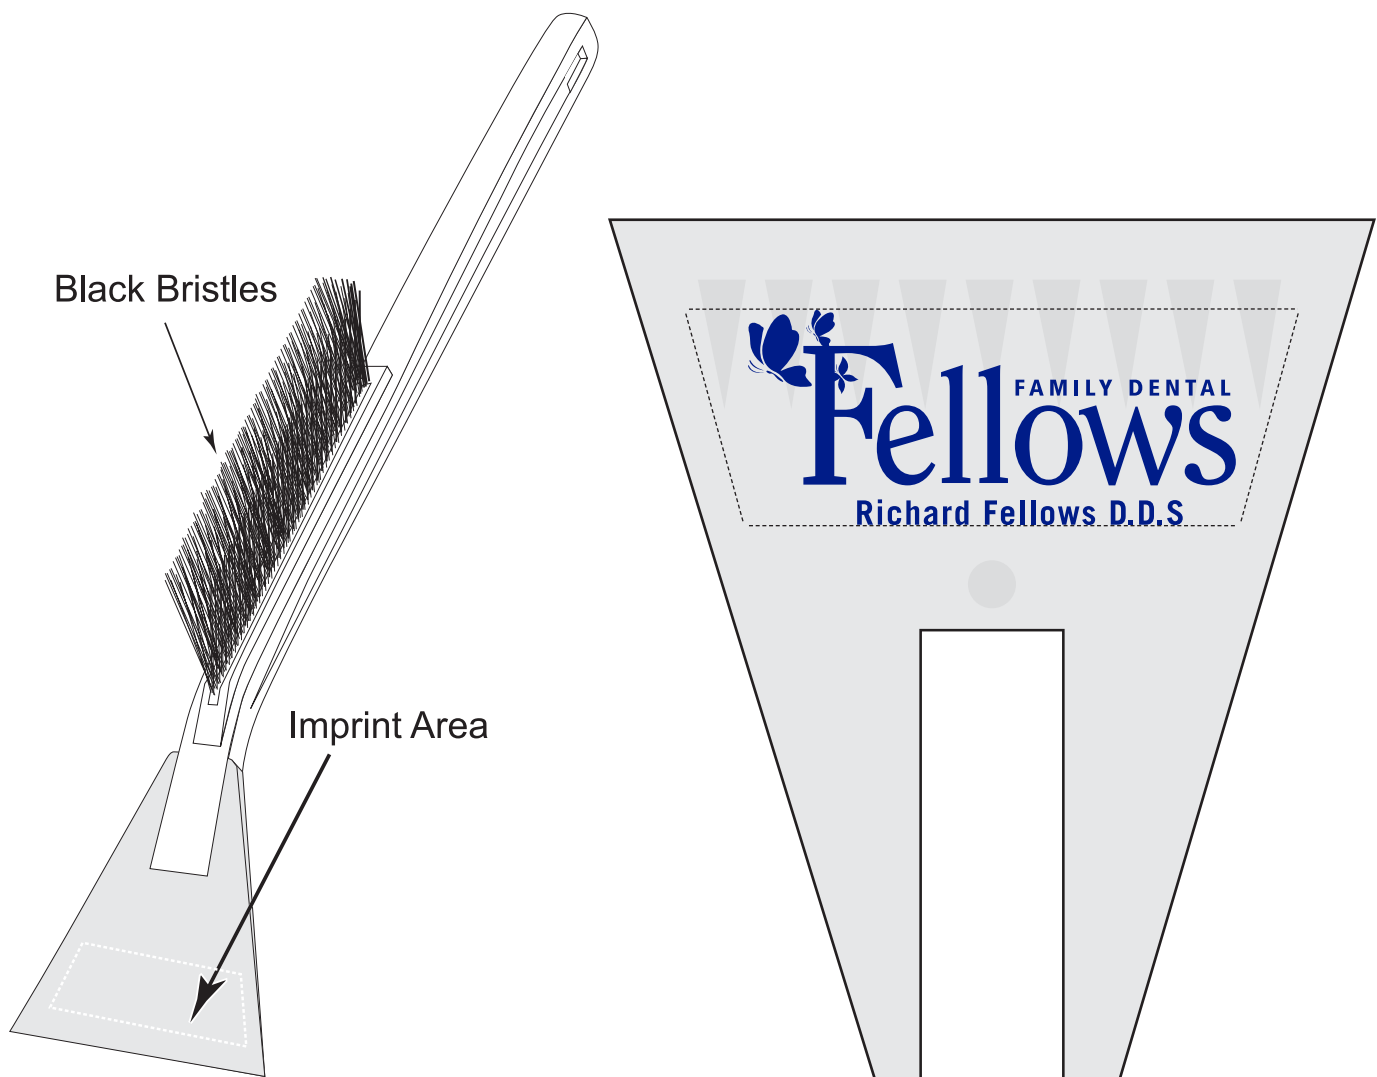

Customer Service E-mail: service@garrettspecialties.com

Order#: 135729

Product: Deluxe Ice Scraper Snowbrush : Clear/White

Item #: 1116-100056

Imprint Method: Screen Print on the Blade only: Reflex Blue

Actual Imprint Size: 2.5"W x 1.1"H