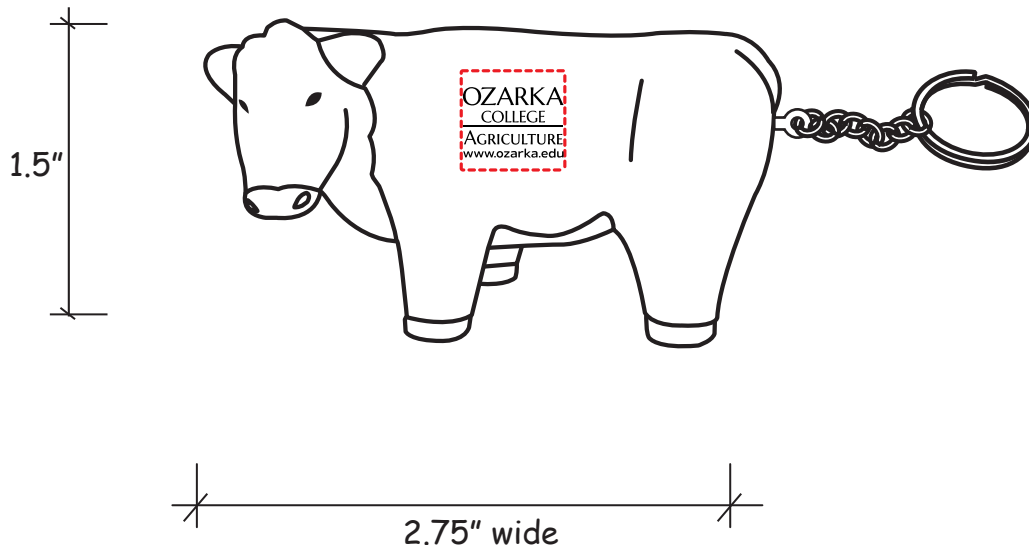

GARRETT SPECIALTIES

a promotional product company

eProof

2 Split Rock Drive Suite 11, Cherry Hill, NJ 08003

Telephone: 1-856 424-4818 or 1-800 320-1510

Fax: 1-856 424-5269

Hours of Operation: 9:00 - 5:30 pm Eastern, M - F

Customer Service E-mail: service@garrettspecialties.com

Order#: 135087

Product: Steer Squeezie Key Ring

Item #: 1364-307932

Imprint Method: Screen Print on the Side 1: White

Actual Imprint Size: 0.5"W x 0.36"H

Note: Your artwork as sent will not work on this item. It is just too complex and detailed. I suggest printing the text only as shown below. Please advise.

IMPORTANT INFORMATION (PLEASE READ)

Please proof carefully for spelling errors, omissions, and layout accuracy. It is your responsibility to correct any errors. Garrett Specialties assumes no responsibility for errors after a proof has been authorized to print. Please note changes or revisions to your proof from your original instructions may cause revision in your ship date. Delays in paper proof approval also may require a change in your schedule ship dates. Occasionally, some fax machines may distort the image. Please pay close attention to numbers.

It is imperative that you view your e-proof and submit your approval and/or changes promptly to maintain your anticipated delivery date.

Please keep in mind that this virtual proof is not a printed sample of your artwork on our product. The size and placement of the artwork may vary from this proof when actually printed on the product. Carefully review the attached proof for verification of copy & layout.

Due to inherent technical differences in color monitors, the imprint colors and product colors depicted in the attached proof will not resemble those in the final product. We make every effort to match requested custom colors, but cannot guarantee a 100% exact match. Imprints are applied using pad or screen inks. These inks are hand mixed as close as possible to the requested color but may vary 2 to 4 shades. For this reason an exact PMS match cannot be guaranteed.

Your order is ON HOLD until we receive an approval from you in reference to your artwork.