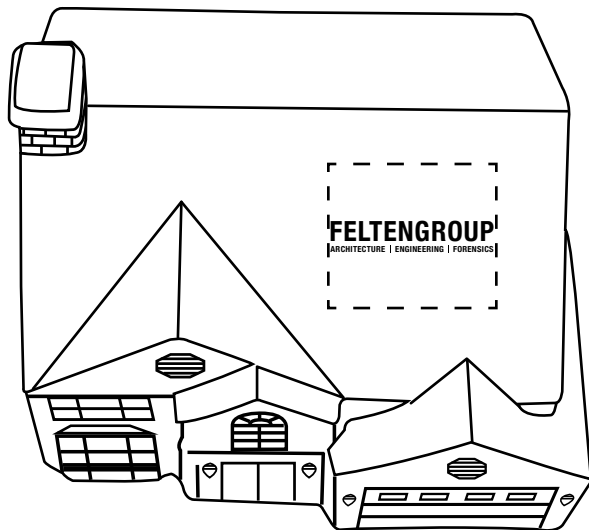

Customer Service E-mail: service@garrettspecialties.com

Order#: 135063

Product: Modern House Stress Reliever

Item #: 1008-310645

Imprint Method: Screen Print on the Front of Roof: White

PLEASE NOTE: The tagline beneath "Felten Group" is very small. If we were to print it on the front of the roof as you originally selected, it will be too small to be legible. I suggest printing on the back of the roof (Option 2) because the imprint area is much larger. Please advise.

OPTION 1- FRONT OF ROOF

OPTION 2- BACK OF ROOF

*****IMPORTANT INFORMATION*** (PLEASE READ)**

Please proof carefully for spelling errors, omissions, and layout accuracy. It is your responsibility to correct any errors. Garrett Specialties assumes no responsibility for errors after a proof has been authorized to print. Please note changes or revisions to your proof from your original instructions may cause revision in your ship date. Delays in paper proof approval also may require a change in your schedule ship dates. Occasionally, some fax machines may distort the image. Please pay close attention to numbers.