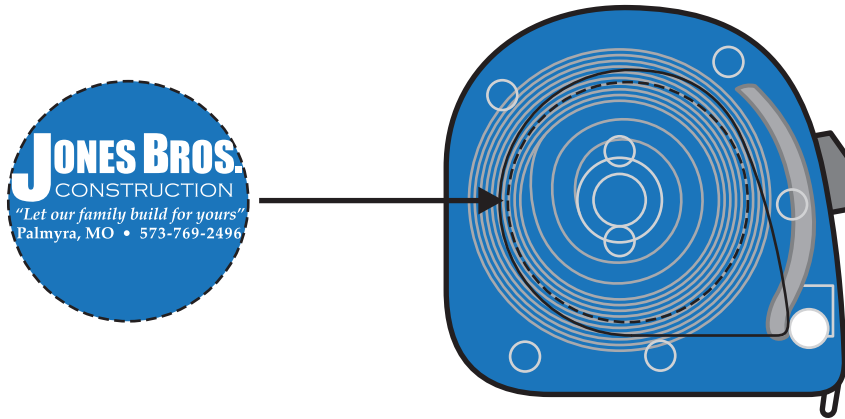

Customer Service E-mail: service@garrettspecialties.com

Order#: 134974

Product: Translucent Tape Measure 10 Ft.: Translucent Blue

Item #: 1056-104130

Imprint Method: Pad Print on the Side: White

Actual Imprint Size: 1.2"W x 0.57"H