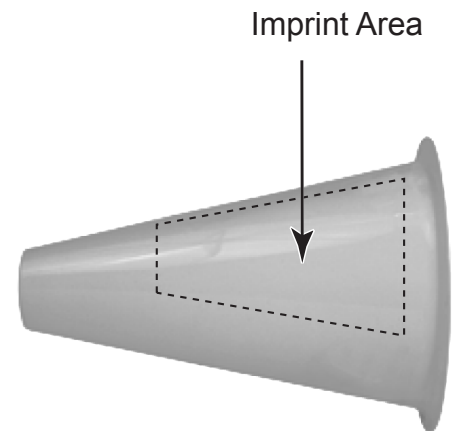

GARRETT SPECIALTIES

a promotional product company

eProof

2 Split Rock Drive Suite 11, Cherry Hill, NJ 08003

Telephone: 1-856 424-4818 or 1-800 320-1510

Fax: 1-856 424-5269

Hours of Operation: 9:00 - 5:30 pm Eastern, M - F

Customer Service E-mail: service@garrettspecialties.com

Order#: 134932

Product: Megaphone with Popcorn Cap: Maroon

Item #: 1116-303531

Imprint Method: Pad Print: Athletic Gold 123

Actual Imprint Size: 5"W x 1.16"H

ATHLETIC GOLD WILL PRINT DARKER ON MAROON.

**Inaugural Chisholm Trail Trophy Game
Saint Jo Panthers at Forestburg Longhorns
Alumni Night - October 20, 2017**

**Inaugural Chisholm Trail Trophy Game
Saint Jo Panthers at Forestburg Longhorns
Alumni Night - October 20, 2017**

IMPORTANT INFORMATION (PLEASE READ)

Please proof carefully for spelling errors, omissions, and layout accuracy. It is your responsibility to correct any errors. Garrett Specialties assumes no responsibility for errors after a proof has been authorized to print. Please note changes or revisions to your proof from your original instructions may cause revision in your ship date. Delays in paper proof approval also may require a change in your schedule ship dates. Occasionally, some fax machines may distort the image. Please pay close attention to numbers.

It is imperative that you view your e-proof and submit your approval and/or changes promptly to maintain your anticipated delivery date.

Please keep in mind that this virtual proof is not a printed sample of your artwork on our product. The size and placement of the artwork may vary from this proof when actually printed on the product. Carefully review the attached proof for verification of copy & layout.

Due to inherent technical differences in color monitors, the imprint colors and product colors depicted in the attached proof will not resemble those in the final product. We make every effort to match requested custom colors, but cannot guarantee a 100% exact match. Imprints are applied using pad or screen inks. These inks are hand mixed as close as possible to the requested color but may vary 2 to 4 shades. For this reason an exact PMS match cannot be guaranteed.

Your order is ON HOLD until we receive an approval from you in reference to your artwork.