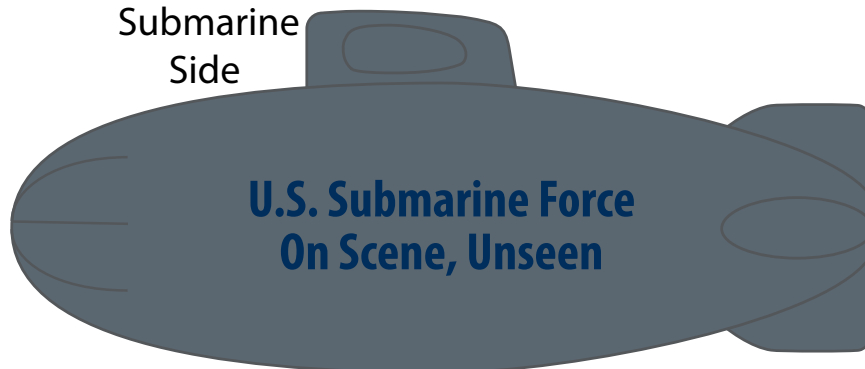

GARRETT SPECIALTIES

a promotional product company

eProof

2 Split Rock Drive Suite 11, Cherry Hill, NJ 08003

Telephone: 1-856 424-4818 or 1-800 320-1510

Fax: 1-856 424-5269

Hours of Operation: 9:00 - 5:30 pm Eastern, M - F

Customer Service E-mail: service@garrettspecialties.com

Order#: 134759

Product: Submarine Stress Ball

Item #: 1008-100944

Imprint Method: Pad Print on the First Side: Navy 648

Actual Imprint Size: 2"W x 0.5"H

ACTUAL SIZE

Submarine
Side

IMPORTANT INFORMATION (PLEASE READ)

Please proof carefully for spelling errors, omissions, and layout accuracy. It is your responsibility to correct any errors. Garrett Specialties assumes no responsibility for errors after a proof has been authorized to print. Please note changes or revisions to your proof from your original instructions may cause revision in your ship date. Delays in paper proof approval also may require a change in your schedule ship dates. Occasionally, some fax machines may distort the image. Please pay close attention to numbers.

It is imperative that you view your e-proof and submit your approval and/or changes promptly to maintain your anticipated delivery date.

Please keep in mind that this virtual proof is not a printed sample of your artwork on our product. The size and placement of the artwork may vary from this proof when actually printed on the product. Carefully review the attached proof for verification of copy & layout.

Due to inherent technical differences in color monitors, the imprint colors and product colors depicted in the attached proof will not resemble those in the final product. We make every effort to match requested custom colors, but cannot guarantee a 100% exact match. Imprints are applied using pad or screen inks. These inks are hand mixed as close as possible to the requested color but may vary 2 to 4 shades. For this reason an exact PMS match cannot be guaranteed.

Your order is ON HOLD until we receive an approval from you in reference to your artwork.