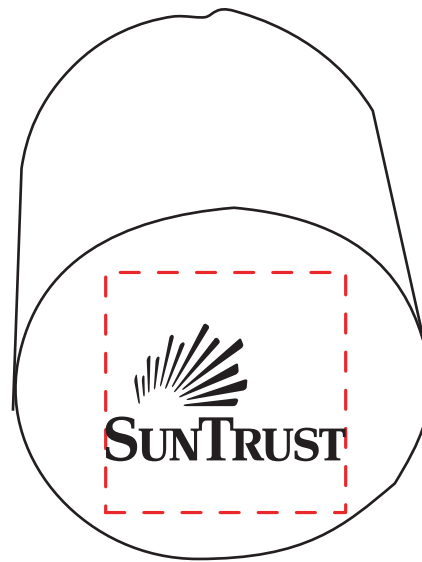

Customer Service E-mail: service@garrettspecialties.com

Order#: 134757

Product: Money Wad Stress Ball

Item #: 1364-313082

Imprint Method: (Screen Print on the Top: Black

Actual Imprint Size: 1.25"W x 0.71"H