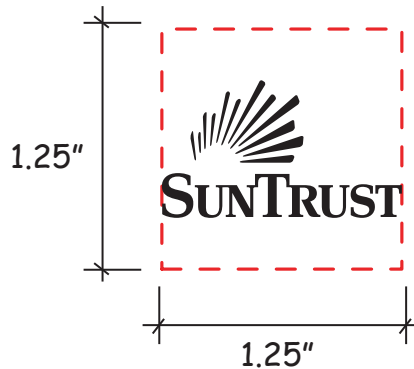

Customer Service E-mail: service@garrettspecialties.com

Order#: 134757

Product: Money Wad Stress Ball

Item #: 1364-313082

Imprint Method: (Screen Print on the Top: Black

Actual Imprint Size: 1.25"W x 0.71"H