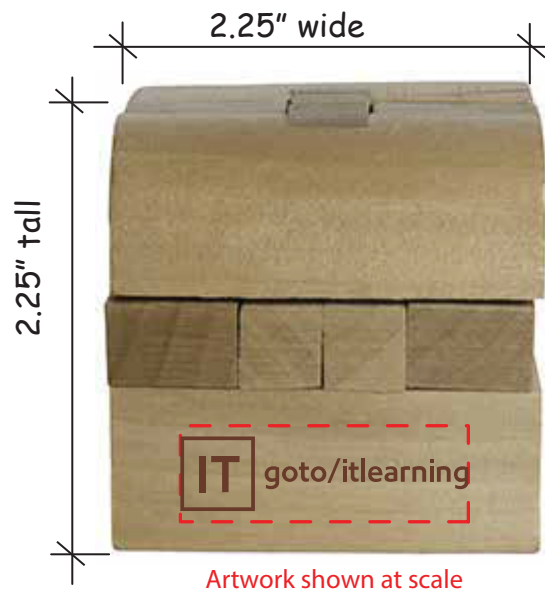

Customer Service E-mail: [service@garrettspecialties.com](mailto:service@garrettspecialties.com)

**Order#:** 134571

**Product:** Wooden Rhombus Puzzle

**Item #:** 1364-308111

**Imprint Method:** Laser Engraved

**Actual Imprint Size:** 1.5"W x 0.38"H

**\*\*\*IMPORTANT INFORMATION\*\*\* (PLEASE READ)**

Please proof carefully for spelling errors, omissions, and layout accuracy. It is your responsibility to correct any errors. Garrett Specialties assumes no responsibility for errors after a proof has been authorized to print. Please note changes or revisions to your proof from your original instructions may cause revision in your ship date. Delays in paper proof approval also may require a change in your schedule ship dates. Occasionally, some fax machines may distort the image. Please pay close attention to numbers.