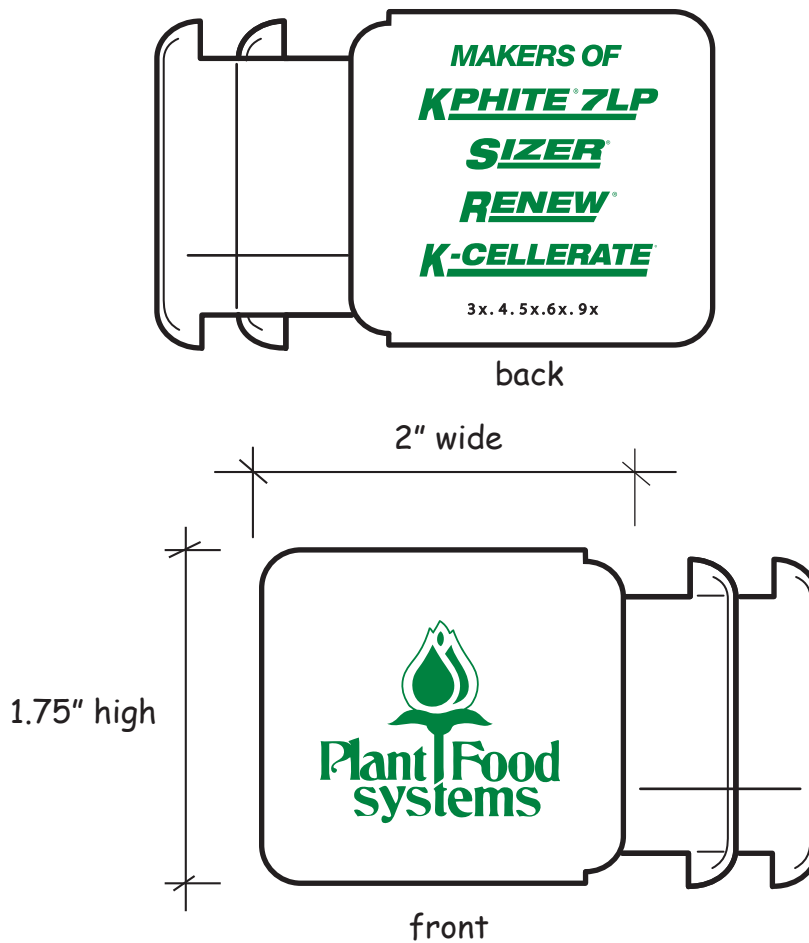

Customer Service E-mail: service@garrettspecialties.com

Order#: 134558

Product: 4 Way Magnifying Glass

Item #: 1364-308142

Imprint Method: Screen Print on the Front & Back - Green 348

Actual Imprint Size: 1.25"W x 1"H (Front), 1.25"W x 1.2"H (Back)