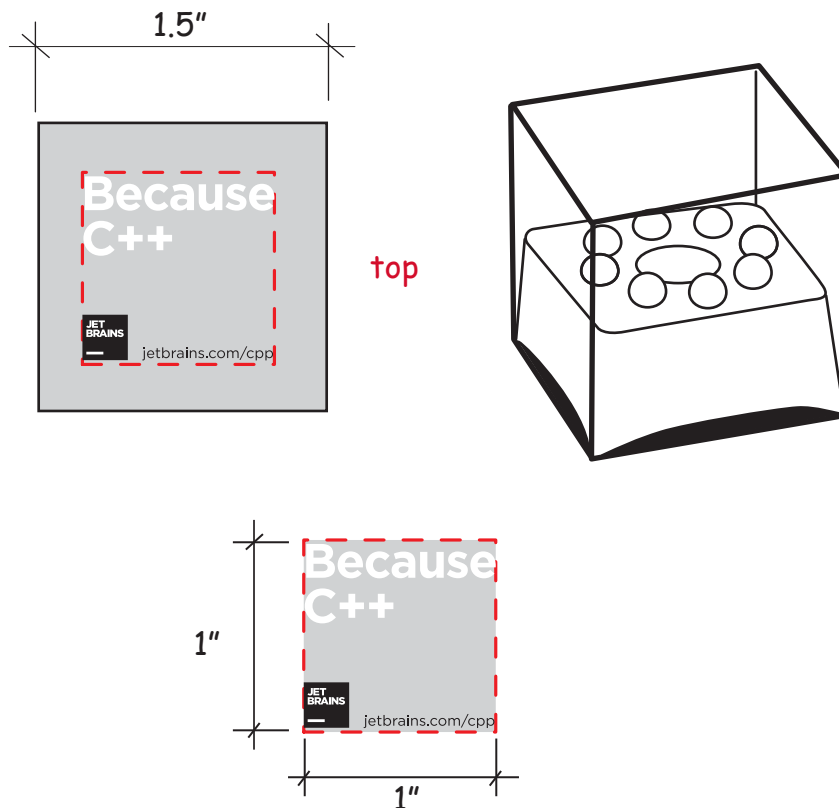

Customer Service E-mail: service@garrettspecialties.com

Order#: 134343

Product: Mind Teaser Puzzles

Item #: 1364-308133

Imprint Method: Screen Print on the Top: Black, White

Actual Imprint Size: 1"W x 1"H

Note: Grey background does not print on the item