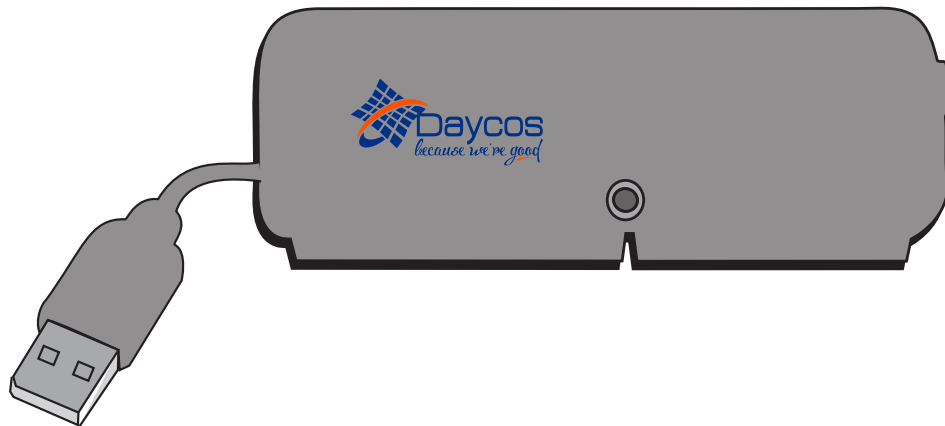

Customer Service E-mail: service@garrettspecialties.com

Order#: 134313

Product: Mini USB 4-Port Hub 1.1 : Silver

Item #: 1097-305379

Imprint Method: Pad Print on the Left of indicator light: Med. Blue 287, Orange 021

Actual Imprint Size: 1"W x 0.45"H

"for measurement only - logo will be imprinted center position on item (see template layout)"

Artwork shown @ 100%

Dotted line is for FPO (FOR POSITION ONLY) to show imprint area