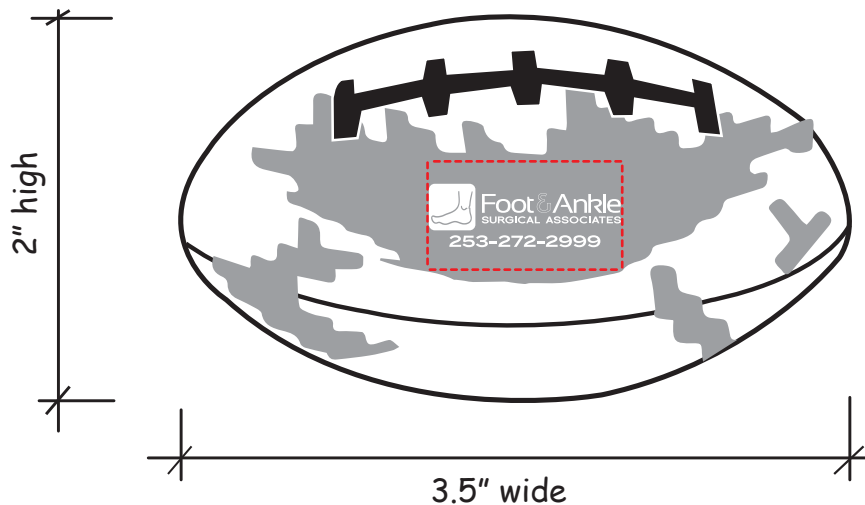

Customer Service E-mail: service@garrettspecialties.com

Order#: 134197

Product: Digi Camo Football Squeezie Stress Reliever

Item #: 1364-311229

Imprint Method: Screen Print on the Side (Below Laces): White

Actual Imprint Size: 1"W x 0.33"H

*****IMPORTANT INFORMATION*** (PLEASE READ)**

Please proof carefully for spelling errors, omissions, and layout accuracy. It is your responsibility to correct any errors. Garrett Specialties assumes no responsibility for errors after a proof has been authorized to print. Please note changes or revisions to your proof from your original instructions may cause revision in your ship date. Delays in paper proof approval also may require a change in your schedule ship dates. Occasionally, some fax machines may distort the image. Please pay close attention to numbers.