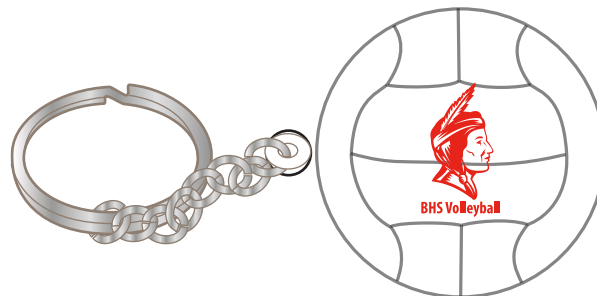

Customer Service E-mail: service@garrettspecialties.com

Order#: 134152

Product: Volleyball Key Chain Stress Reliever

Item #: 1008-304672

Imprint Method: Pad Print on the Side 1 & 2: Red 485

Actual Imprint Size: 0.4"W x 0.7"H (Side 1), 0.7"W x 0.22" H

ACTUAL SIZE SIDE #1

Volleyball Key Chain

ACTUAL SIZE SIDE #2

Volleyball Key Chain

IMPORTANT INFORMATION (PLEASE READ)

Please proof carefully for spelling errors, omissions, and layout accuracy. It is your responsibility to correct any errors. Garrett Specialties assumes no responsibility for errors after a proof has been authorized to print. Please note changes or revisions to your proof from your original instructions may cause revision in your ship date. Delays in paper proof approval also may require a change in your schedule ship dates. Occasionally, some fax machines may distort the image. Please pay close attention to numbers.