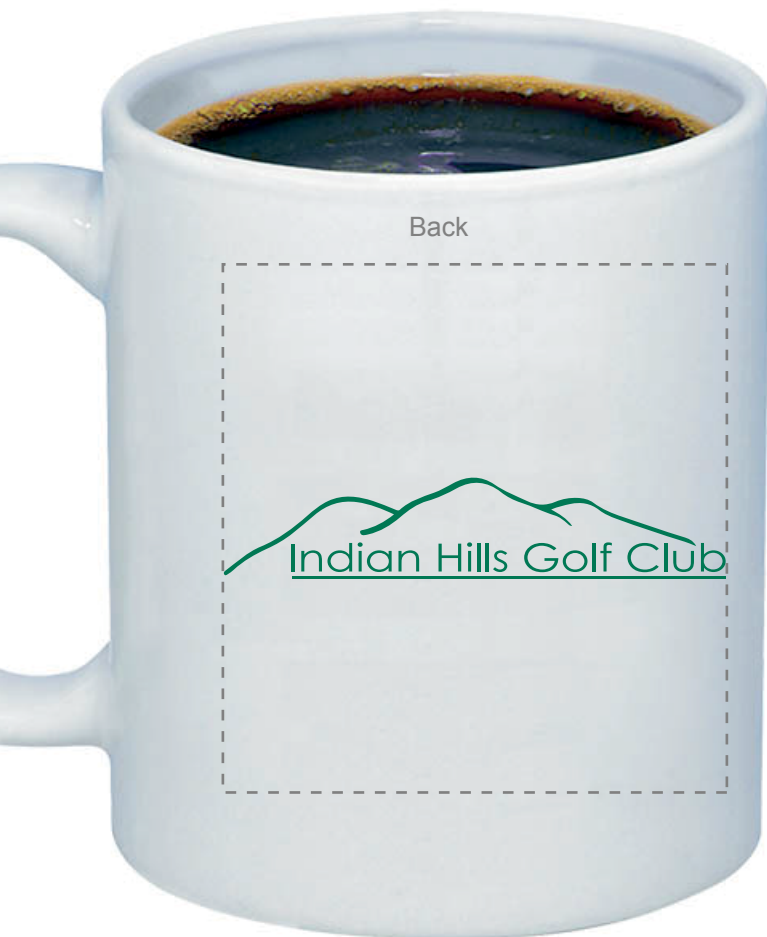

Customer Service E-mail: service@garrettspecialties.com

Order#: 134086

Product: Budget White Mug 11 oz

Item #: 1086-105224

Imprint Method: Screen Print on the First Side: Forest Green 341

Actual Imprint Size: 2.6"W x 1.7"H (Front), 2.6"W x 0.5"H (Back)