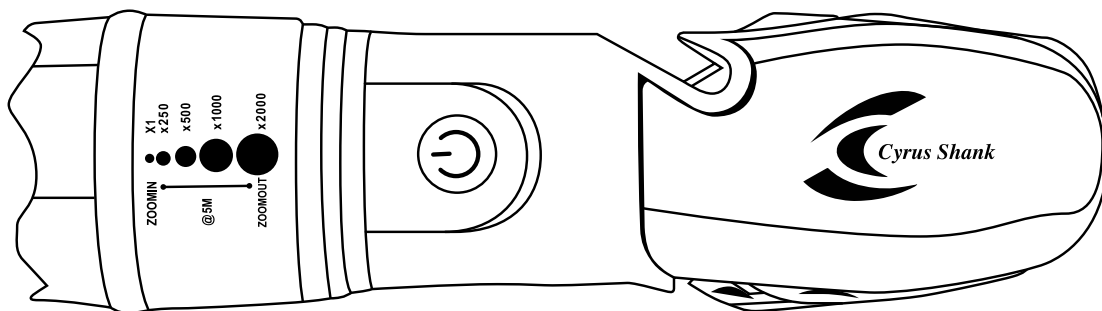

GARRETT SPECIALTIES

a promotional product company

eProof

2 Split Rock Drive Suite 11, Cherry Hill, NJ 08003

Telephone: 1-856 424-4818 or 1-800 320-1510

Fax: 1-856 424-5269

Hours of Operation: 9:00 - 5:30 pm Eastern, M - F

Customer Service E-mail: service@garrettspecialties.com

Order#: 134030

Product: Flashlight Multi-Tool : 50 of each color

Item #: 1101-315356

Imprint Method: Laser Engraved on the Side of Handle

Actual Imprint Size: 1"W x 0.57"H

NOTE: The color of your laser engraved artwork will depend on the nature of the item and it's material.

IMPORTANT INFORMATION (PLEASE READ)

Please proof carefully for spelling errors, omissions, and layout accuracy. It is your responsibility to correct any errors. Garrett Specialties assumes no responsibility for errors after a proof has been authorized to print. Please note changes or revisions to your proof from your original instructions may cause revision in your ship date. Delays in paper proof approval also may require a change in your schedule ship dates. Occasionally, some fax machines may distort the image. Please pay close attention to numbers.

It is imperative that you view your e-proof and submit your approval and/or changes promptly to maintain your anticipated delivery date.

Please keep in mind that this virtual proof is not a printed sample of your artwork on our product. The size and placement of the artwork may vary from this proof when actually printed on the product. Carefully review the attached proof for verification of copy & layout.

Due to inherent technical differences in color monitors, the imprint colors and product colors depicted in the attached proof will not resemble those in the final product. We make every effort to match requested custom colors, but cannot guarantee a 100% exact match. Imprints are applied using pad or screen inks. These inks are hand mixed as close as possible to the requested color but may vary 2 to 4 shades. For this reason an exact PMS match cannot be guaranteed.

Your order is ON HOLD until we receive an approval from you in reference to your artwork.