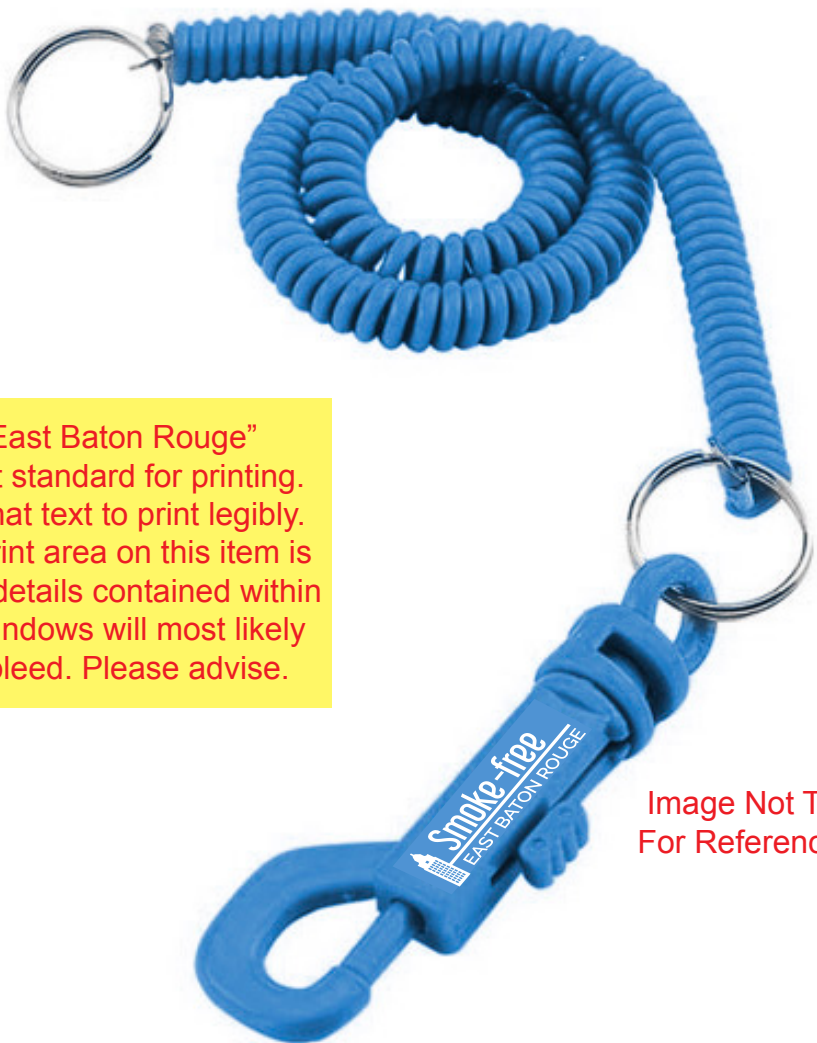

Customer Service E-mail: service@garrettspecialties.com

Order#: 134024

Product: Key-Clip with 20" Slim Spiral Cord: Blue

Item #: 1268-106986

Imprint Method: Screen Print on the Side of Clip: White

Actual Imprint Size: 0.825"W x 0.25"H

Actual Size of Imprint
Dotted Lines Do Not Print

Image Not To Size
For Reference Only

PLEASE NOTE: The text "East Baton Rouge" fell below our minimum 6pt font standard for printing. I had to enlarge it in order for that text to print legibly. Please be advised that the imprint area on this item is very small and a lot of the small details contained within the building icon such as the windows will most likely close up and fill in due to ink bleed. Please advise.