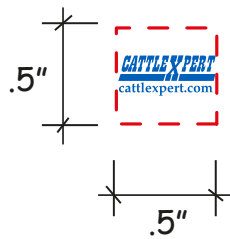

**Order#:** 134022

**Product:** Steer Squeeze Key Ring

**Item #:** 1364-307932

**Imprint Method:** Screen Print on the Side 1 - Royal Blue 300

**NOTE:**  
Small areas may fill in.