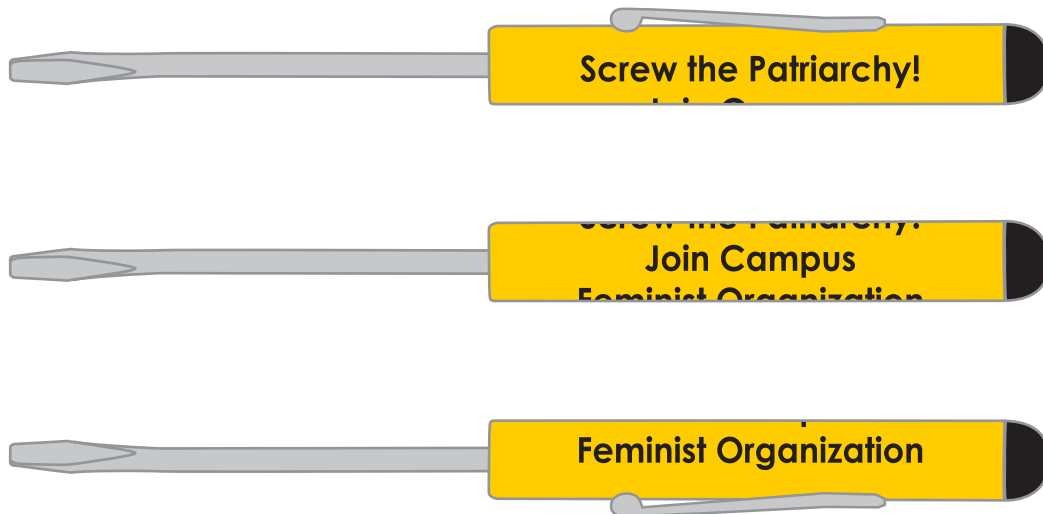

Customer Service E-mail: service@garrettspecialties.com

Order#: 133956

Product: Standard Blade Screwdriver with Button Top: Yellow

Item #: 1024-314223

Imprint Method: Screen Print on the Side Barrel: Black

Actual Imprint Size: 1.78"W x 0.61"H

Screw the Patriarchy!
Join Campus
Feminist Organization

*****IMPORTANT INFORMATION*** (PLEASE READ)**

Please proof carefully for spelling errors, omissions, and layout accuracy. It is your responsibility to correct any errors. Garrett Specialties assumes no responsibility for errors after a proof has been authorized to print. Please note changes or revisions to your proof from your original instructions may cause revision in your ship date. Delays in paper proof approval also may require a change in your schedule ship dates. Occasionally, some fax machines may distort the image. Please pay close attention to numbers.