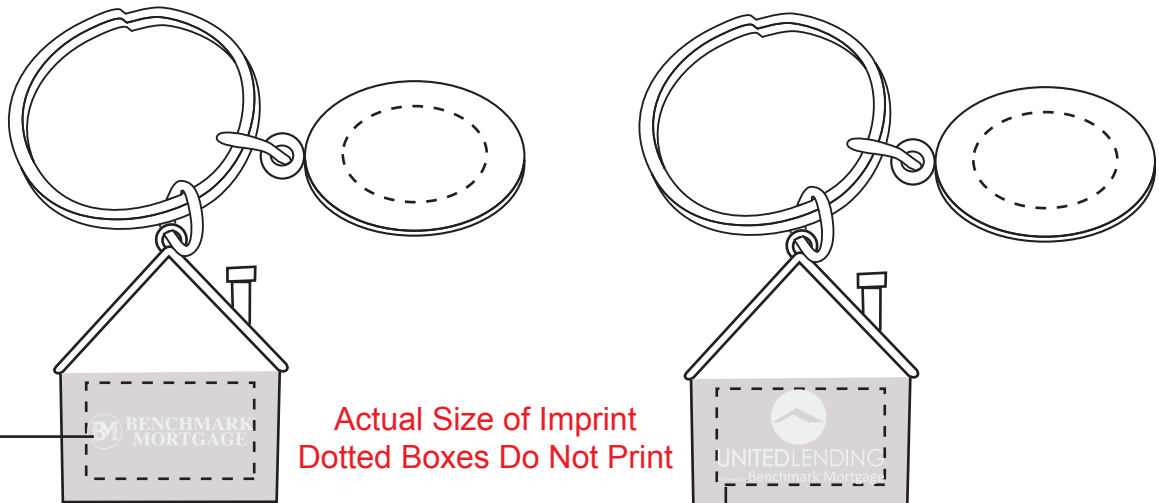

Customer Service E-mail: service@garrettspecialties.com

Order#: 133759

Product: House Tag Keyholder

Item #: 1134-103901

Imprint Method: Laser Engraved on the Back of House

Art notes: Please note, the small spaces in the logo may fill in solid as they fall below the minimums for this item.