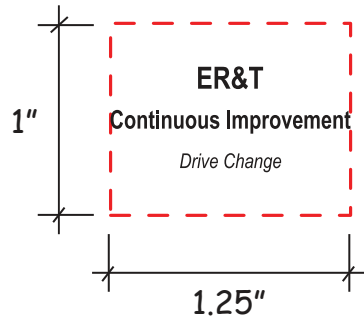

Order#: 133691
Product: Golf Ball Stress Ball
Item #: 1364-312572
Imprint Method: Screen Print - Black

26319 - Golf Ball

IMPORTANT INFORMATION (PLEASE READ)

Please proof carefully for spelling errors, omissions, and layout accuracy. It is your responsibility to correct any errors. Garrett Specialties assumes no responsibility for errors after a proof has been authorized to print. Please note changes or revisions to your proof from your original instructions may cause revision in your ship date. Delays in paper proof approval also may require a change in your schedule ship dates. Occasionally, some fax machines may distort the image. Please pay close attention to numbers.