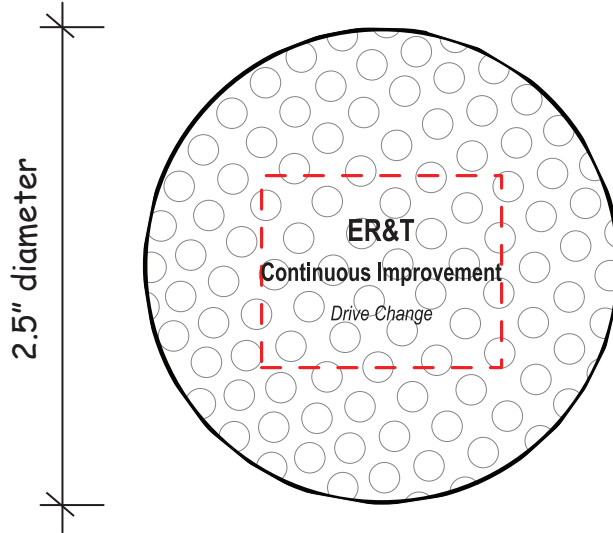

Order#: 133691
Product: Golf Ball Stress Ball
Item #: 1364-312572
Imprint Method: Screen Print - Black

26319 - Golf Ball

IMPORTANT INFORMATION (PLEASE READ)

Please proof carefully for spelling errors, omissions, and layout accuracy. It is your responsibility to correct any errors. Garrett Specialties assumes no responsibility for errors after a proof has been authorized to print. Please note changes or revisions to your proof from your original instructions may cause revision in your ship date. Delays in paper proof approval also may require a change in your schedule ship dates. Occasionally, some fax machines may distort the image. Please pay close attention to numbers.