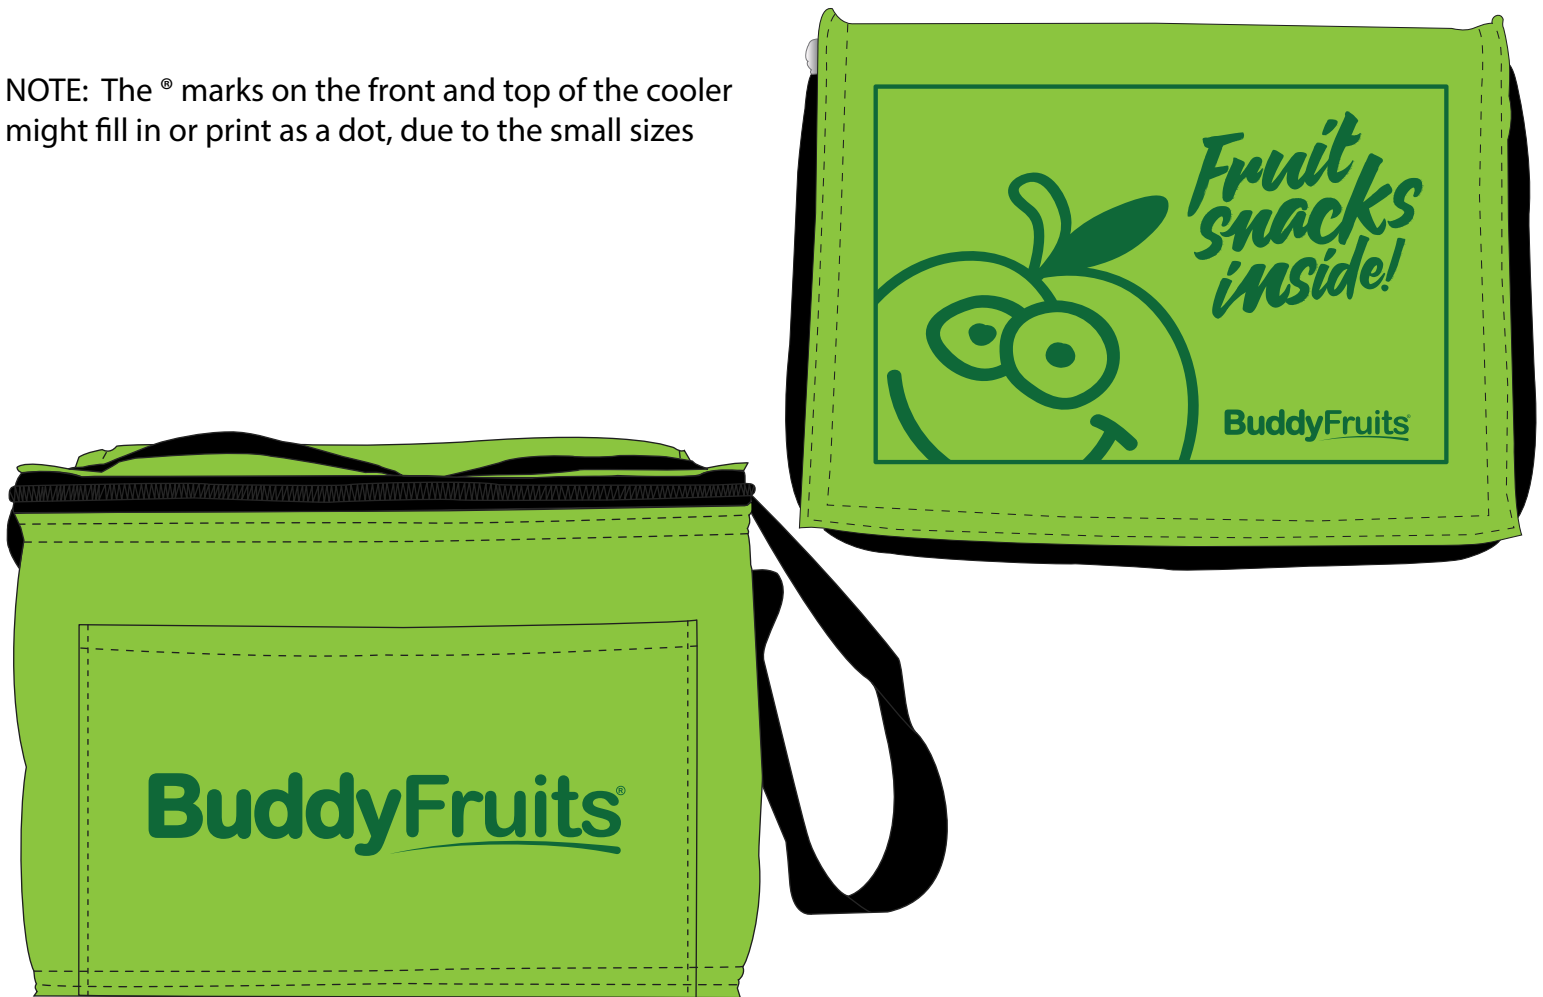

Customer Service E-mail: service@garrettspecialties.com

Order#: 133652

Product: Snow Roller 6 Pack Cooler Bag: Lime

Item #: 1008-304448

Imprint Method: Screen Print on the Front Side & Top of Lid: Green 349

Actual Imprint Size: 6"W x 4"H (Top), 5"W x 0.87"H (Front)

NOTE: The ® marks on the front and top of the cooler might fill in or print as a dot, due to the small sizes

*****COOLER BAG DISPLAYED AT 50% FOR VIEWING.*****